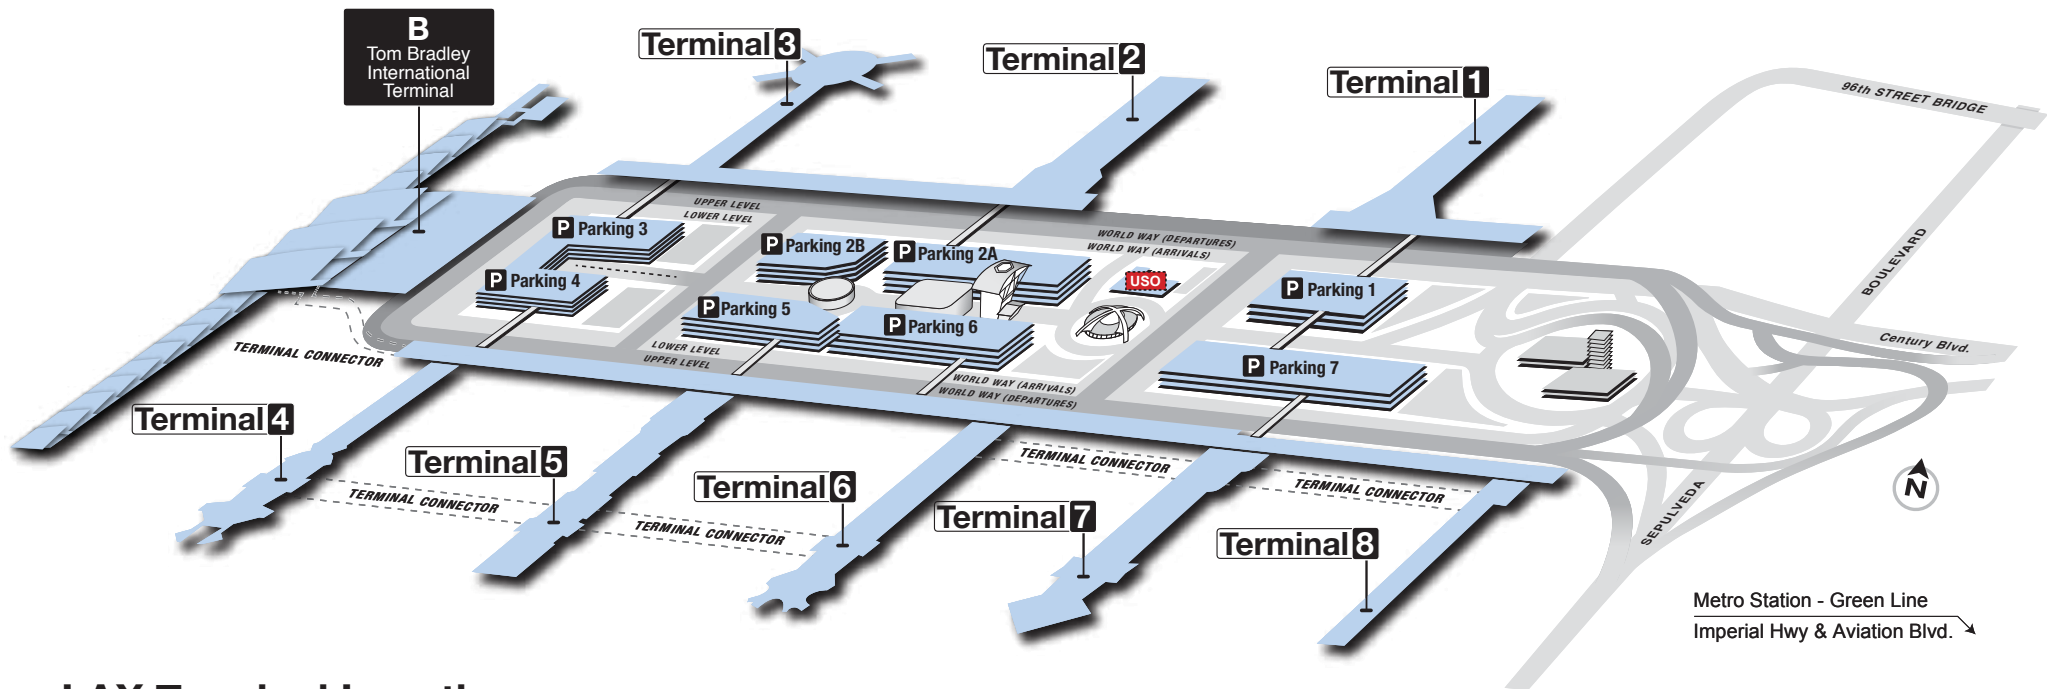

Airline Location as of January 11, 2018

LAX Terminal Locations:

Aeroflot (B)	All Nippon Airways (B)	* Copa (see below)	Fiji Airways (B)	Korean Air (B)	Scandinavian Airlines (B)	Virgin Atlantic (2)
Aer Lingus (2)	American (4-5)	Cathay Pacific (B)	Frontier (5)	LATAM Airlines (B)	Sichuan Airlines (B)	* Virgin Australia (B)
Aeromexico (2)	American Eagle	China Airlines (B)	Great Lakes (6)	LEVEL Airlines (B)	Singapore (B)	Viva Aerobus (6)
Air Canada (6)	(Bus to Gates	China Eastern (B)	Hainan Airlines (B)	LOT Polish (B)	* Southwest (see below)	* Volaris (see below)
Air China (B)	52A-52J via 5)	China Southern (B)	Hawaiian (5)	Lufthansa (B)	Spirit (5)	WestJet (2)
Air France (B)	Asiana (B)	Delta Air Lines (2-3)	Hong Kong Airlines (B)	Mokulele Airlines (6)	Sun Country (5)	WOW Air (B)
Air New Zealand (B)	* Austrian Airlines	El Al Israel (B)	Iberia (B)	Norwegian Air (B)	SWISS (B)	Xiamen Airlines (B)
Air Tahiti Nui (B)	(see below)	Emirates Airlines (B)	* InterJet (see below)	Philippines Airlines (B)	Thomas Cook (6)	
Alitalia (B)	* Avianca (see below)	Ethiopian Airlines (6)	Japan Airlines (B)	QANTAS (B)	Turkish Airlines (B)	
Alaska (6)	Boutique Air (6)	Etihad (B)	JetBlue (5)	Qatar Airways (B)	United/United Express (7-8)	
Alliant (5)	British Airways (B)	EVA Air (B)	KLM (B)	SAUDIA (B)	Virgin America (6)	

Terminal to Terminal

Please allow approximately 3 to 5 minutes to walk between each terminal.

Please stand under the blue sign on the Lower/Arrivals Level, "LAX Shuttle & Airline Connections," to catch the Airline Connections shuttle which runs every 10 minutes.