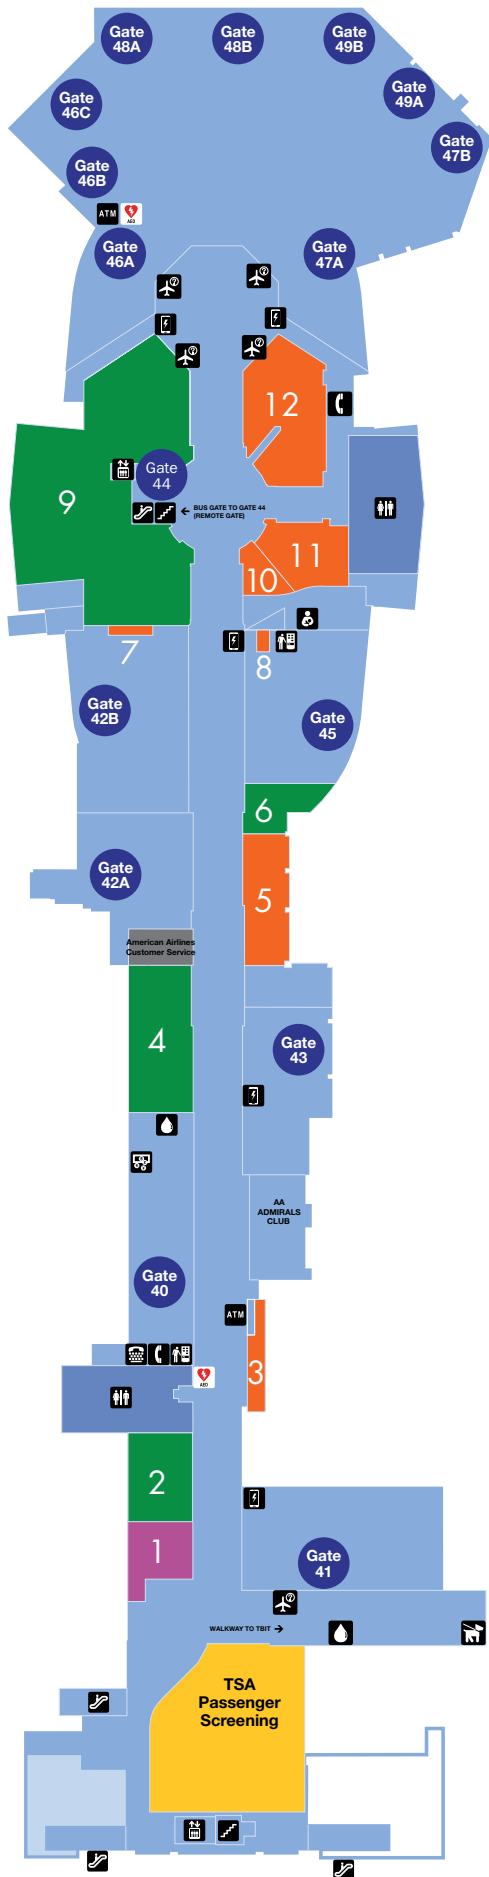

# Terminal 4 (Gates 40 - 49)

## Departures Level Directory

#### FOOD AND BEVERAGE

- 2 Homeboy Café
- 4 Sammy's Woodfired Pizza
- 6 Dunkin' Donuts
- 9 **Food Court:**
  - Cole's
  - La Provence Patisserie
  - Campanile
  - Real Food Daily
  - 8oz. Burger Bar
  - Food & Bounty

#### GROUND TRANSPORTATION

- Ride Service Pick Up
- Private Parking Shuttles Pick Up & Drop Off. LAX Shuttle to Lot C, Cell Phone Waiting Lot & LAX Transit Center