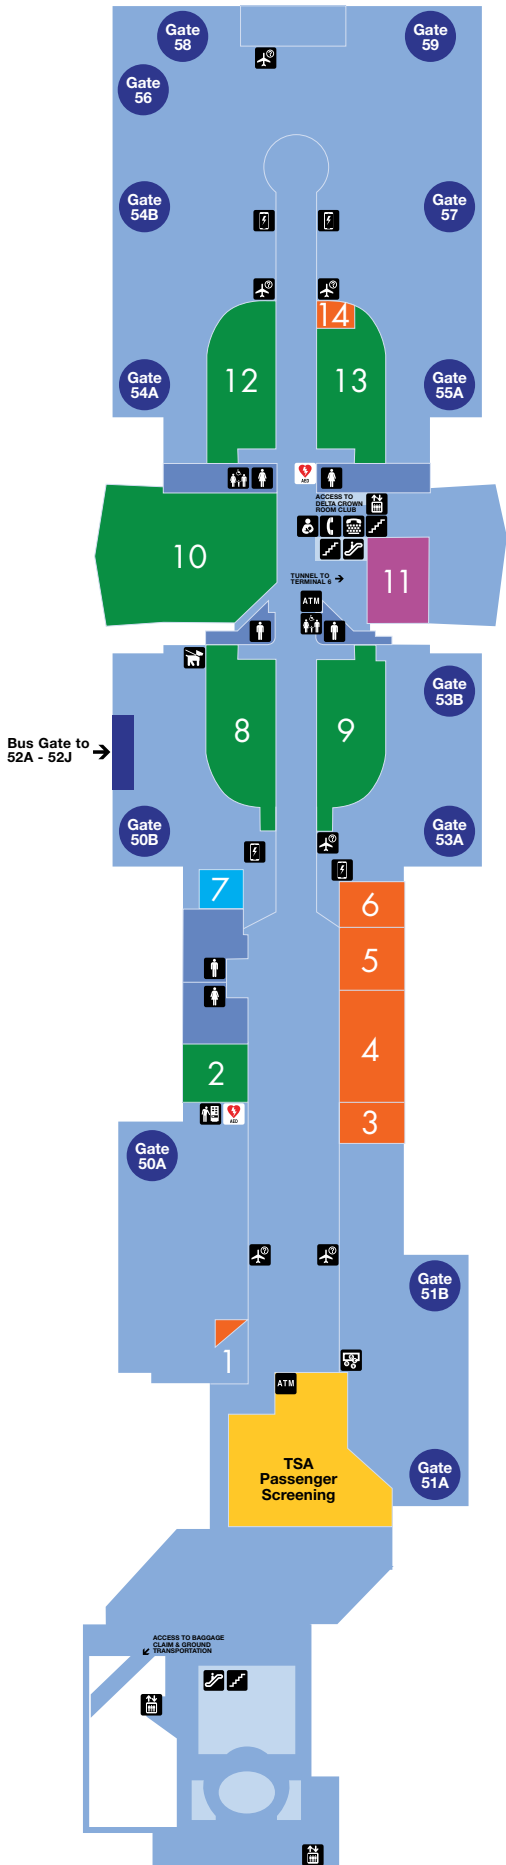

# Terminal 5 (Gates 50 - 59) Departures Level Directory

## DEPARTURES LEVEL

### FOOD AND BEVERAGE

- 2 Coffee Bean & Tea Leaf
- 8 Lemonade
- 9 Rock & Brews
- 10 **Food Court:**
  - Coffee Bar
  - Farmers Market To Go
  - Loteria!
  - Monsieur Marcel Gourmet Market
- 12 Skewers by Morimoto
- 13 Ford's Filling Station

### GROUND TRANSPORTATION

- Ride Service Pick Up
- Private Parking Shuttles  
Pick Up & Drop Off.  
Parking Shuttle to Lot C and  
City Bus Center on 98th Street