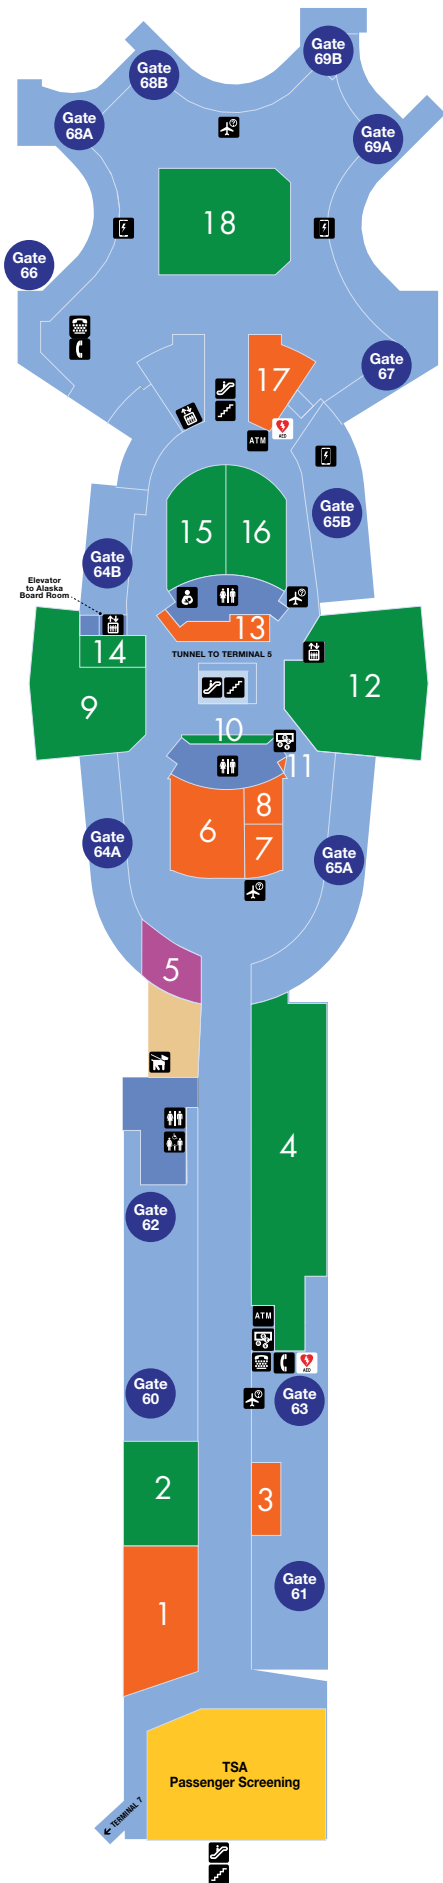

Terminal 6 (Gates 60 - 69)

Departures Level Directory

DEPARTURES LEVEL

FOOD AND BEVERAGE

- 2 Starbucks Evenings
- 4 The Marketplace by Wolfgang Puck
- 9 Osteria by Fabio Viviani
- 10 Earthbar
- 12 Point The Way Cafe
- 14 Peet's Coffee
- 15 The Habit Burger Grill
- 16 Wahoo's Fish Taco
- 18 Blu2o

SHOPPING

- 1 Sunset News
- 3 See's Candies
- 5 DFS Duty Free
- 6 Market 8600
- 7 MAC
- 8 Tumi
- 11 Belkin
- 13 M.Fredric
- 17 Los Angeles Magazine News

SERVICES

- Complimentary Wi-Fi at LAX
- Currency Exchange provided by ICE
- Nursing Room

GROUND TRANSPORTATION

- Ride Service Pick Up
- Private Parking Shuttles Pick Up & Drop Off. LAX Shuttle to Lot C, Cell Phone Waiting Lot & LAX Transit Center

ARRIVALS LEVEL

FOOD AND BEVERAGE

- Starbucks

SHOPPING

- Access Hollywood

SERVICES

- ATM
- Currency Exchange provided by ICE
- Interactive Visitors Centers
- Luggage Carts provided by Smart Carte
- TSA PreCheck
- Volunteer Information Professionals (VIP)

GROUND TRANSPORTATION