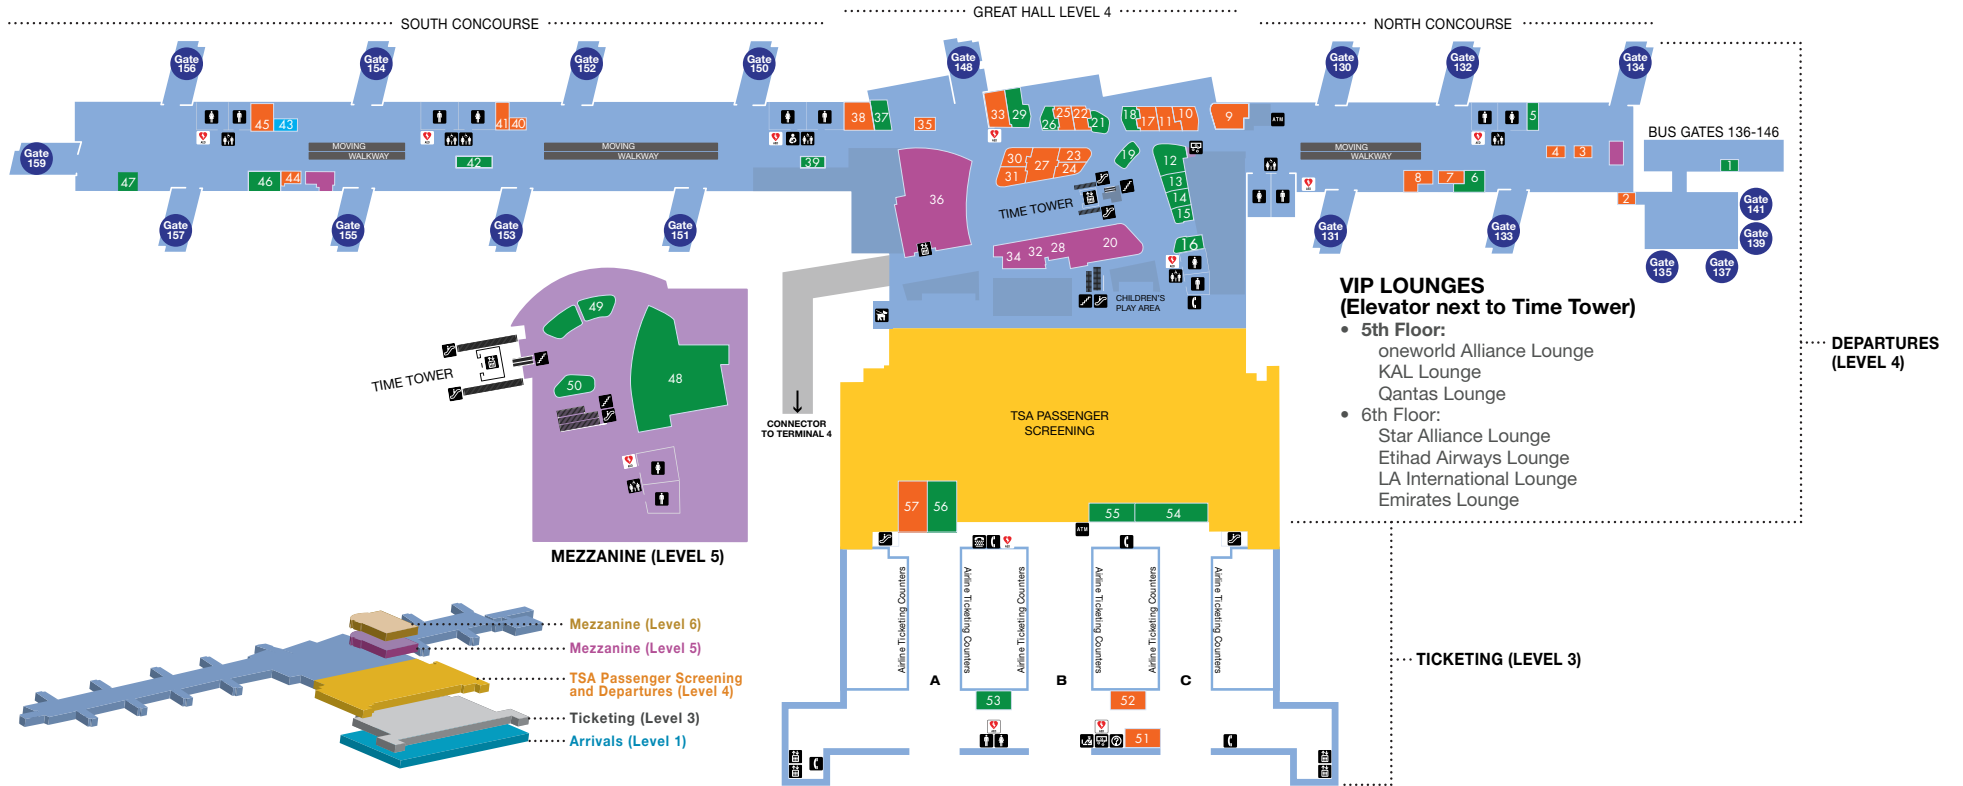

Tom Bradley International Terminal (Gates 101 - 159)

Ticketing and Departures Level

DEPARTURES LEVEL

- | | | |
|--------------------------------------|------------------------|---|
| FOOD AND BEVERAGE | 50 Drink LA | 23 Michael Kors |
| 1 I Love LA | | 24 Emporio Armani |
| 5 LAMILL Coffee | DUTY FREE | 25 Victoria's Secret |
| 6 James' Beach | 20 DFS Duty Free | 27 Fred Segal |
| 12 Larder At Tavern | Fashion & Watches | 30 Coach |
| 13 Panda Express | 28 GUCCI | 31 BVLGARI |
| 14 Kentucky Fried Chicken | 32 Burberry | 33 Book Soup |
| 15 800 Degrees Pizza | 34 Hermes | 35 Miansai |
| 16 Umami Burger | 36 DFS Duty Free | 38 Hudson |
| 18 Chaya Brasserie | Beauty & Spirits | 40 Bliss |
| 19 Border Grill | SHOPPING | 41 CNN Newstand |
| 21 Petrossian Caviar & Champagne Bar | 2 LAX Essentials | 44 Treat Me Sweet |
| 26 Ink.Sack | 3 See's Candies | 45 Hollywood Reporter |
| 29 Vino Volo | 4 Bead Factory | |
| 37 Starbucks | 7 Los Angeles America! | SERVICES |
| 39 Vanilla Bake Shop | 8 The Economist | 43 XpresSpa |
| 42 Pinkberry | 9 Relay | • ATM |
| 46 Starbucks Evenings | 10 Tumi | • Complimentary Wi-Fi at LAX |
| 47 Scoreboard LA | 11 Porsche Design | • Currency Exchange provided by ICE |
| 48 Ill Forks Steakhouse | 17 Hugo Boss | • US Customs and Border Protection |
| 49 Luckyfish | 22 iStore Boutique | • Volunteer Information Professionals (VIP) |

TICKETING LEVEL

- FOOD AND BEVERAGE**
- 53 Coffee Bean & Tea Leaf
 - 54 Planet Hollywood
 - 55 Earl of Sandwich
 - 56 WPizza

- SHOPPING**
- 51 Angelino
 - 52 Travel + Leisure
 - 57 Hudson

- SERVICES**
- ATM
 - Currency Exchange provided by ICE
 - Luggage Carts provided by Smart Cart
 - US Customs and Border Protection
 - Volunteer Information Professionals (VIP)