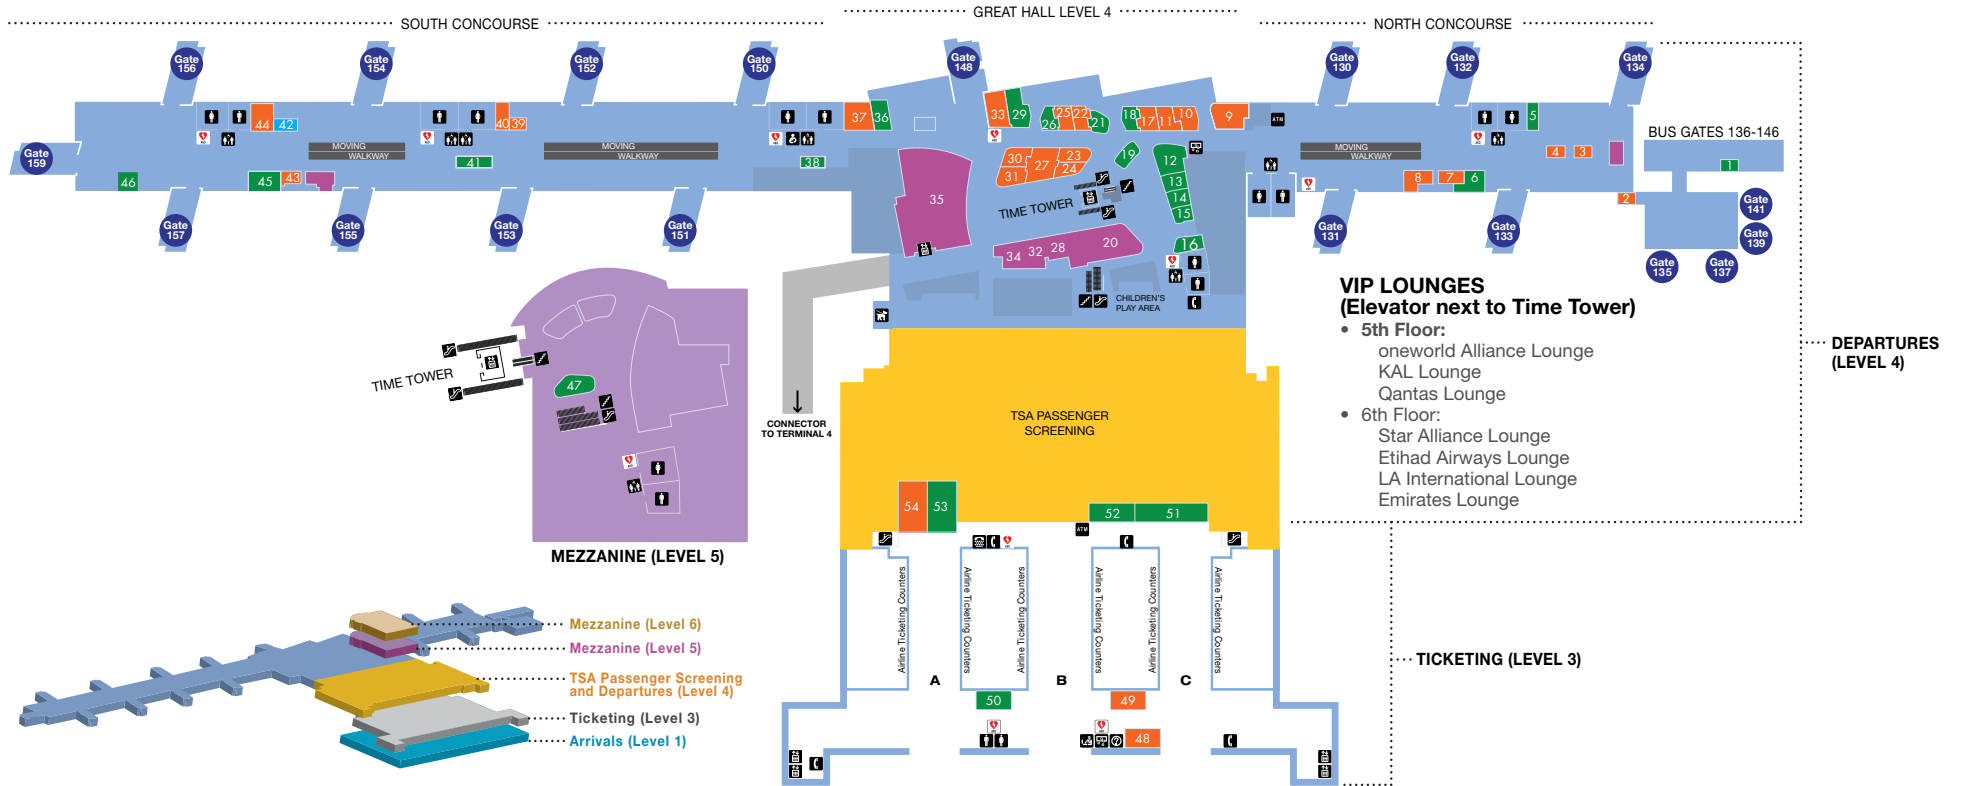

Tom Bradley International Terminal (Gates 101 - 159)

Ticketing and Departures Level

DEPARTURES LEVEL

FOOD AND BEVERAGE

- 1 I Love LA
- 5 LAMILL Coffee
- 6 James' Beach
- 12 Larder At Tavern
- 13 Panda Express
- 14 Kentucky Fried Chicken
- 15 800 Degrees Pizza
- 16 Umami Burger
- 18 Chaya Brasserie
- 19 Border Grill
- 21 Petrossian Caviar & Champagne Bar
- 26 Ink.Sack
- 29 Vino Volo
- 36 Starbucks
- 38 Vanilla Bake Shop
- 41 Pinkberry
- 45 Starbucks Evenings
- 46 Scoreboard LA
- 47 Drink LA

DUTY FREE

- 20 DFS Duty Free
- Fashion & Watches
- 28 GUCCI
- 32 Burberry
- 34 Hermes
- 35 DFS Duty Free
- Beauty & Spirits

SHOPPING

- 2 CNBC
- 3 See's Candies
- 4 Bead Factory
- 7 Los Angeles America!
- 8 The Economist
- 9 Relay
- 10 Tumi
- 11 Porsche Design
- 17 Hugo Boss
- 22 iStore Boutique
- 23 Michael Kors

SERVICES

- 24 Emporio Armani
- 25 Victoria's Secret
- 27 Fred Segal
- 30 Coach
- 31 BVLGARI
- 33 Book Soup
- 37 Hudson
- 41 Bliss
- 40 CNN Newstand
- 43 Treat Me Sweet
- 44 Hollywood Reporter
- 42 XpresSpa
- ATM
- Complimentary Wi-Fi at LAX
- Currency Exchange provided by ICE
- Nursing Room

TICKETING LEVEL

FOOD AND BEVERAGE

- 50 Coffee Bean & Tea Leaf
- 51 Planet Hollywood
- 52 Earl of Sandwich
- 53 WPizza

SHOPPING

- 48 Angeleno
- 49 Travel + Leisure
- 54 Hudson

SERVICES

- ATM
- Currency Exchange provided by ICE
- Luggage Carts provided by Smart Carte
- US Customs and Border Protection
- Volunteer Information Professionals (VIP)

ARRIVALS LEVEL

FOOD AND BEVERAGE

- Cantina Laredo
- Coffee Bean & Tea Leaf
- PinkBerry
- 7-Eleven

SHOPPING

- See's Candies
- USA Today Travel Zone
- Virgin Mobile/Boost Mobile

SERVICES

- ATM
- Currency Exchange provided by ICE
- Interactive Visitors Centers
- Luggage Carts provided by Smart Carte
- Restroom - Family (North End)
- Restroom - Family (Passport control of FIS area)
- Volunteer Information Professionals (VIP)

LEGEND

- ATM
- Automated Retail
- Baggage
- Car Rental
- Currency Exchange
- Defibrillator
- Departure
- Elevator
- Escalator
- Information
- Nursing Room
- Pay Phones
- Service Animal / Pet Relief Area
- Restroom All Gender
- Restroom - Men
- Restroom - Women
- Stairs
- TDD Pay Phones
- Ticketing
- US Customs and Boarder Protection
- Water Vending