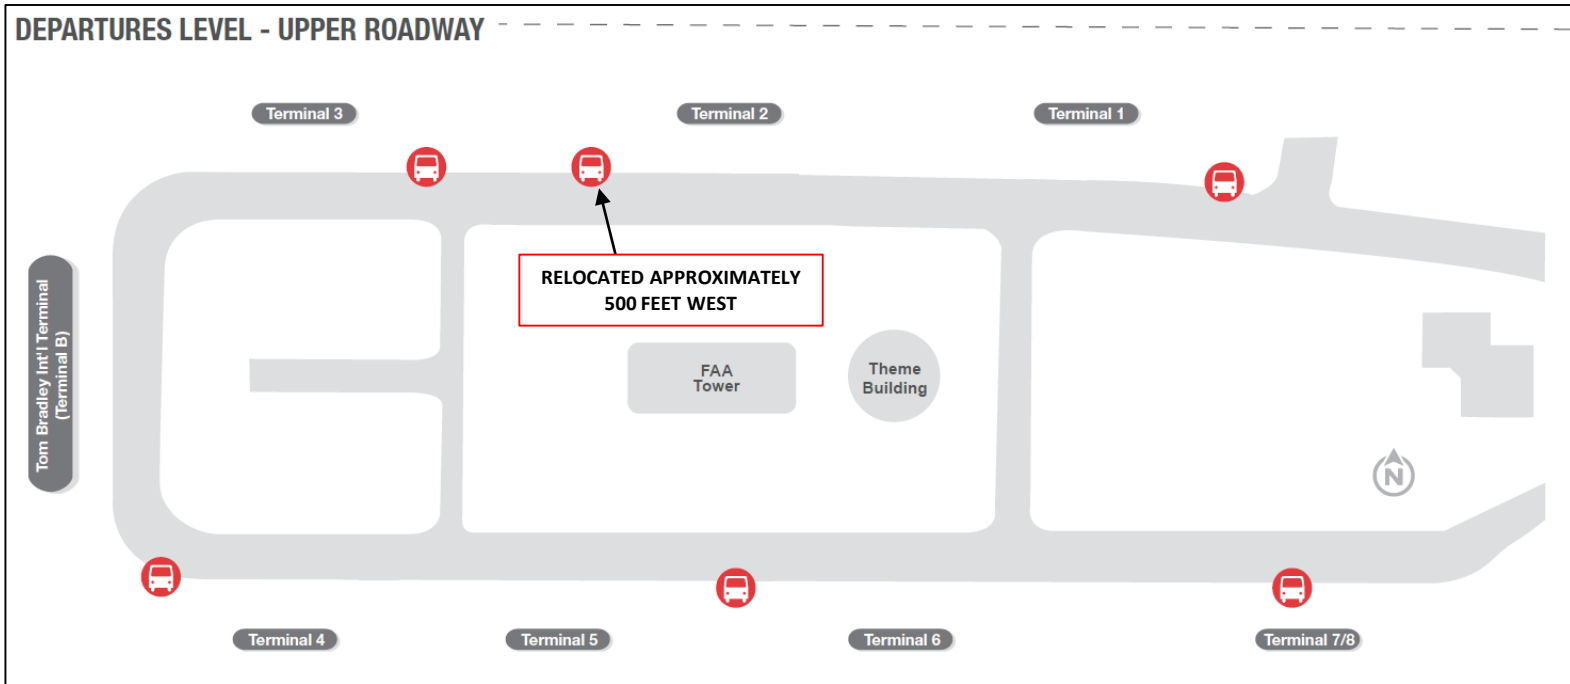

# LAX ADVISORY

EFFECTIVE WEDNESDAY, DEC. 18, 2019 at 6:00AM

## Hotel & Private Parking Shuttles

New Drop-off and Pick-up zone location  
Upper / Departures Level: Terminal 2

Effective Wednesday, December 18 at 6:00AM

Identified by  
**RED**  
pylon signage and  
painted curbs