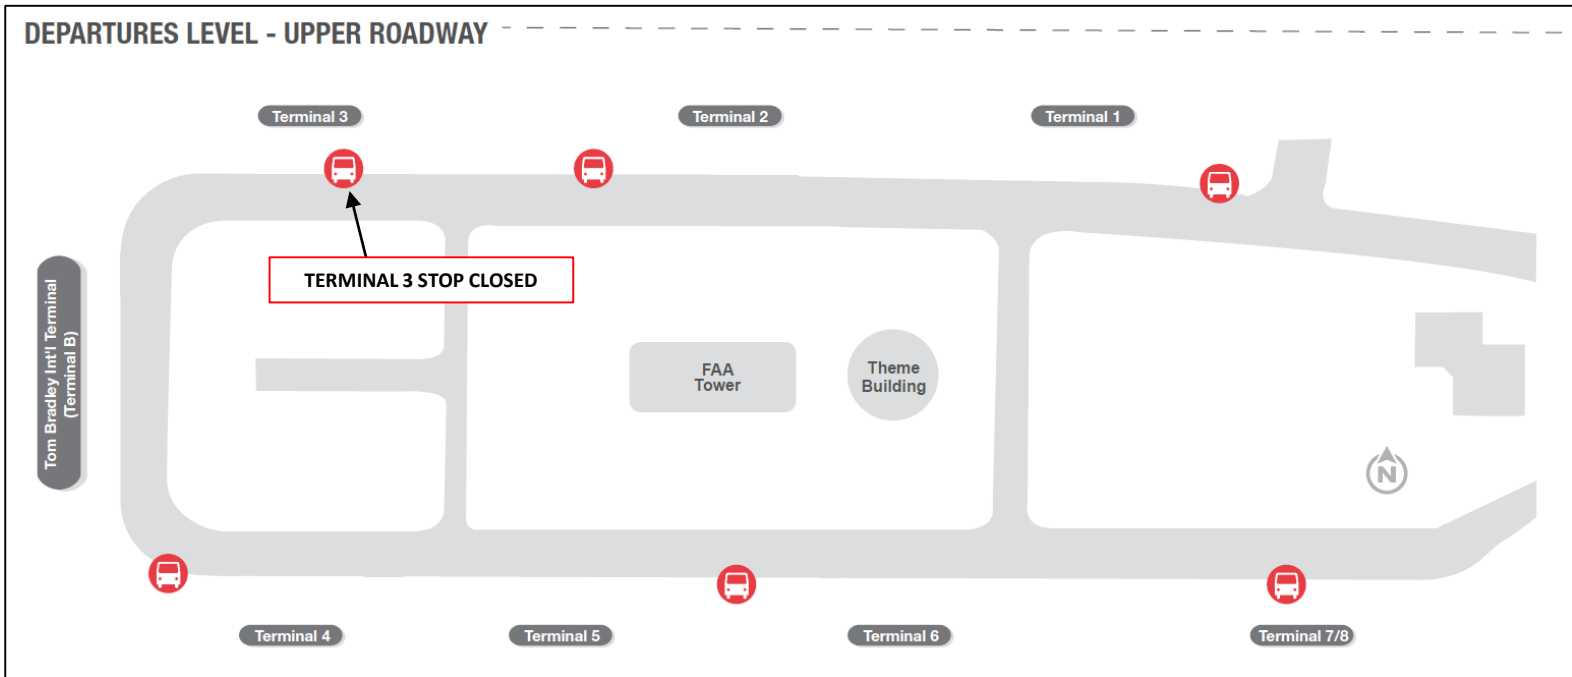

LAX ADVISORY

EFFECTIVE MONDAY, MAY 4, 2020 at 1:00 AM

Hotel & Private Parking Shuttles

CLOSURE OF STOP:

Upper / Departures Level: Terminal 3

Effective Monday, May 4, 2020 at 1:00 AM

RED pylon signage
will be covered;
stop closed until
further notice