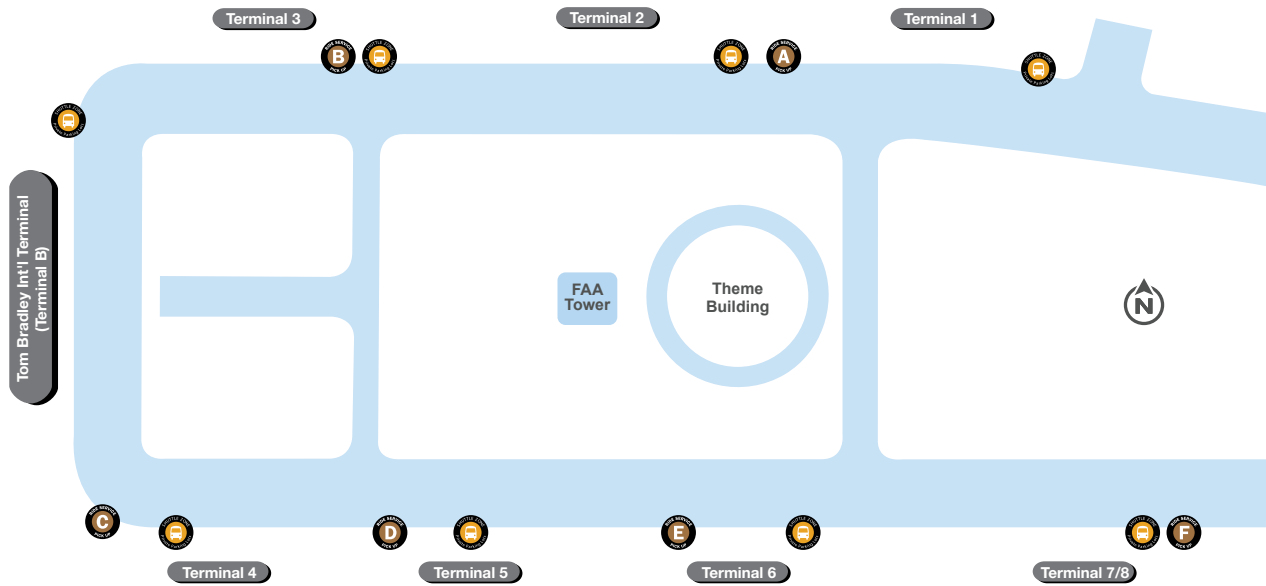

TAXIS

YELLOW

RIDE SERVICE PICK UP
(UBER, LYFT)

BROWN/BLACK

PRIVATE PARKING SHUTTLES
PICK UP & DROP OFF.
LAX SHUTTLE TO LOT C,
CELL PHONE WAITING LOT
& LAX TRANSIT CENTER

ORANGE/BLACK

DEPARTURES LEVEL - UPPER ROADWAY

ARRIVALS LEVEL - LOWER ROADWAY