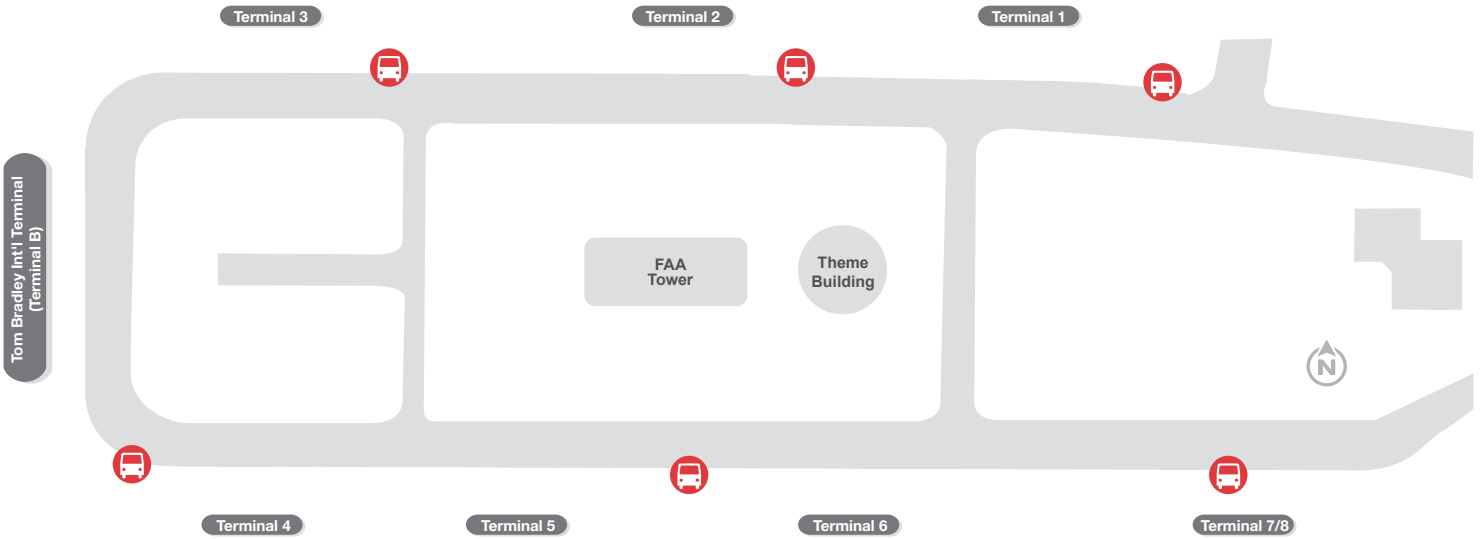

GREEN

SHARED RIDE VANS
CHARTER BUSES

ORANGE

AIRLINE CONNECTIONS
CITY BUS CENTER-LAX
ECONOMY LOT E
METRO GREEN LINE
LAX EMPLOYEE LOTS

PINK

LA ACCESS

DARK BLUE

SERVICE ANIMAL RELIEF STATION

DARK BLUE

DEPARTURES LEVEL - UPPER ROADWAY

ARRIVALS LEVEL - LOWER ROADWAY