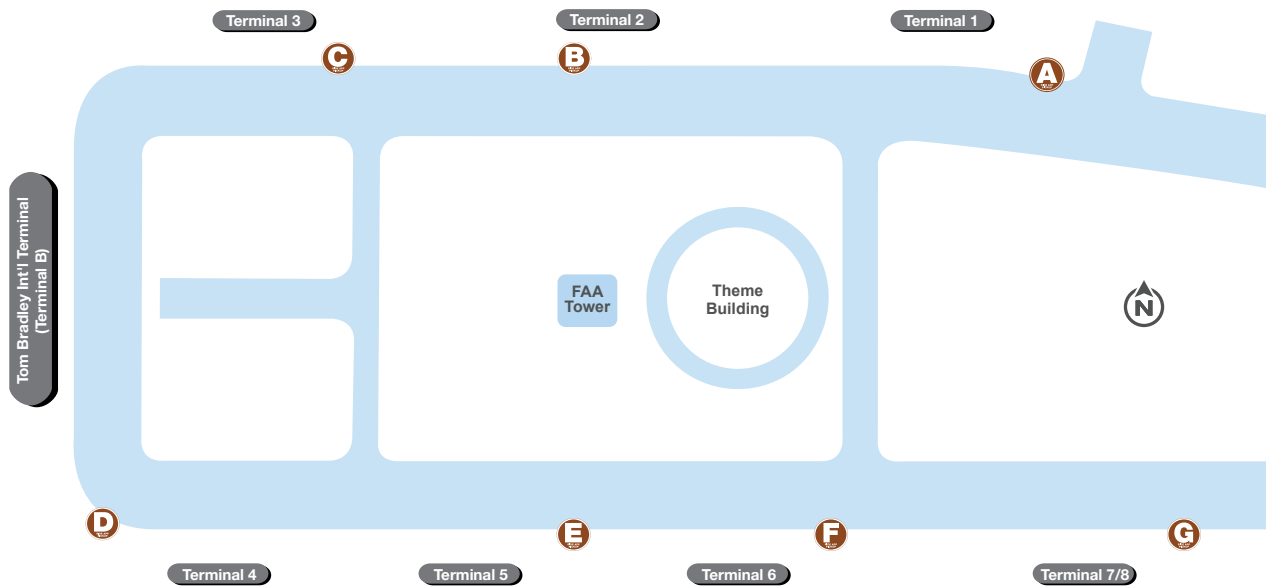

RENTAL CAR SHUTTLES

PURPLE

HOTEL SHUTTLES &
PRIVATE PARKING SHUTTLES
PICK UP & DROP OFF.

RED

LOT C SHUTTLE,
LAX SHUTTLE AIRLINE CONNECTION
& METRO GREEN LINE STATION,

BLUE

SHARED RIDE VANS

ORANGE

TAXIS

YELLOW

RIDE APP PICKUP
(Uber, Lyft, Opoli)

BROWN

DEPARTURES LEVEL - UPPER ROADWAY

ARRIVALS LEVEL - LOWER ROADWAY