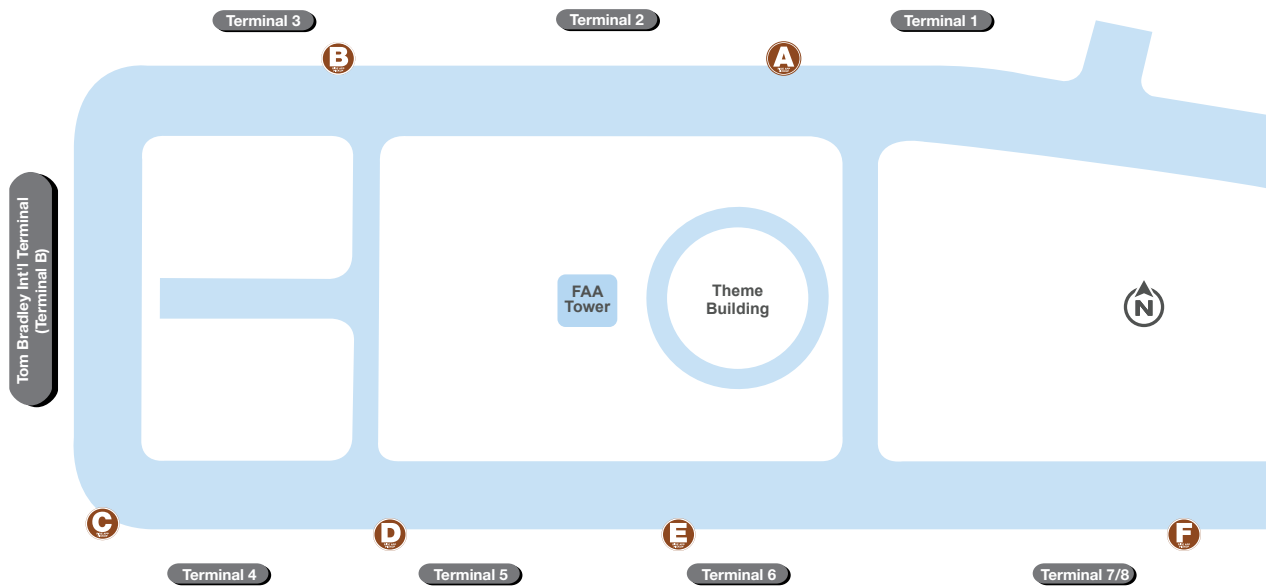

RENTAL CAR SHUTTLES

PURPLE

HOTEL SHUTTLES &
PRIVATE PARKING SHUTTLES
PICK UP & DROP OFF.

RED

LOT C SHUTTLE,
LAX SHUTTLE AIRLINE CONNECTION
& METRO GREEN LINE STATION,

BLUE

SHARED RIDE VANS

ORANGE

TAXIS

YELLOW

RIDE APP PICKUP
(Uber, Lyft, Opoli)

BROWN

DEPARTURES LEVEL - UPPER ROADWAY

ARRIVALS LEVEL - LOWER ROADWAY