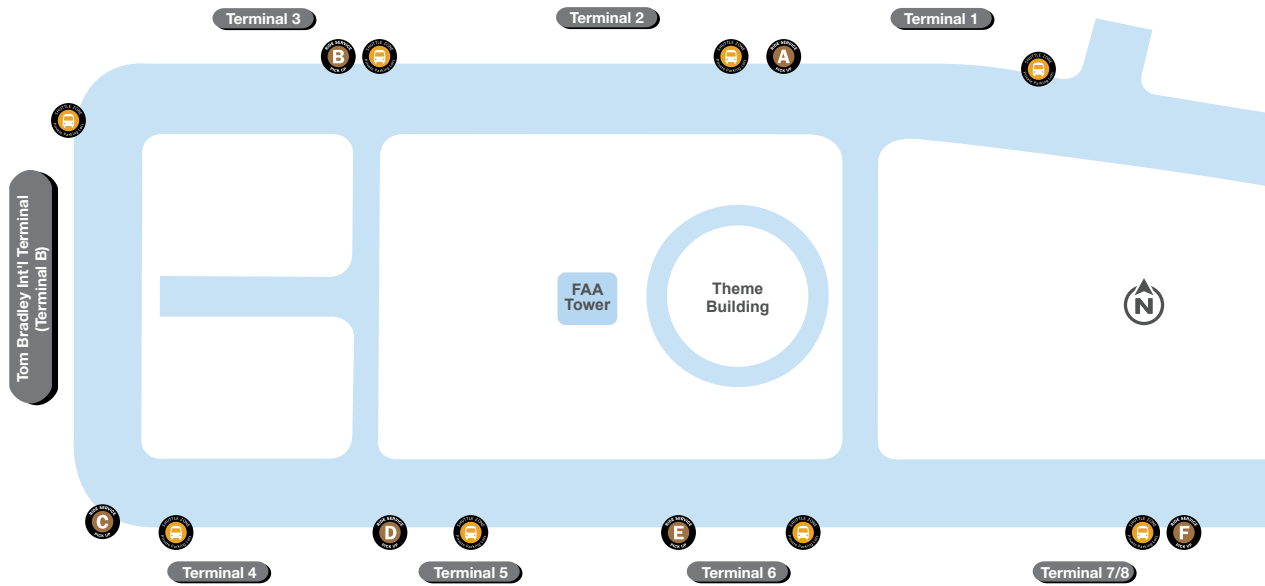

PURPLE

HOTEL SHUTTLES

RED

LAX SHUTTLE AIRLINE CONNECTION  
& METRO GREEN LINE STATION

BLUE

SHARED RIDE VANS

ORANGE

TAXIS

YELLOW

RIDE SERVICE PICK UP  
(UBER, LYFT)

BROWN/BLACK

PRIVATE PARKING SHUTTLES  
PICK UP & DROP OFF.  
LAX SHUTTLE TO LOT C,  
CELL PHONE WAITING LOT  
& LAX TRANSIT CENTER

ORANGE/BLACK

## DEPARTURES LEVEL - UPPER ROADWAY

## ARRIVALS LEVEL - LOWER ROADWAY