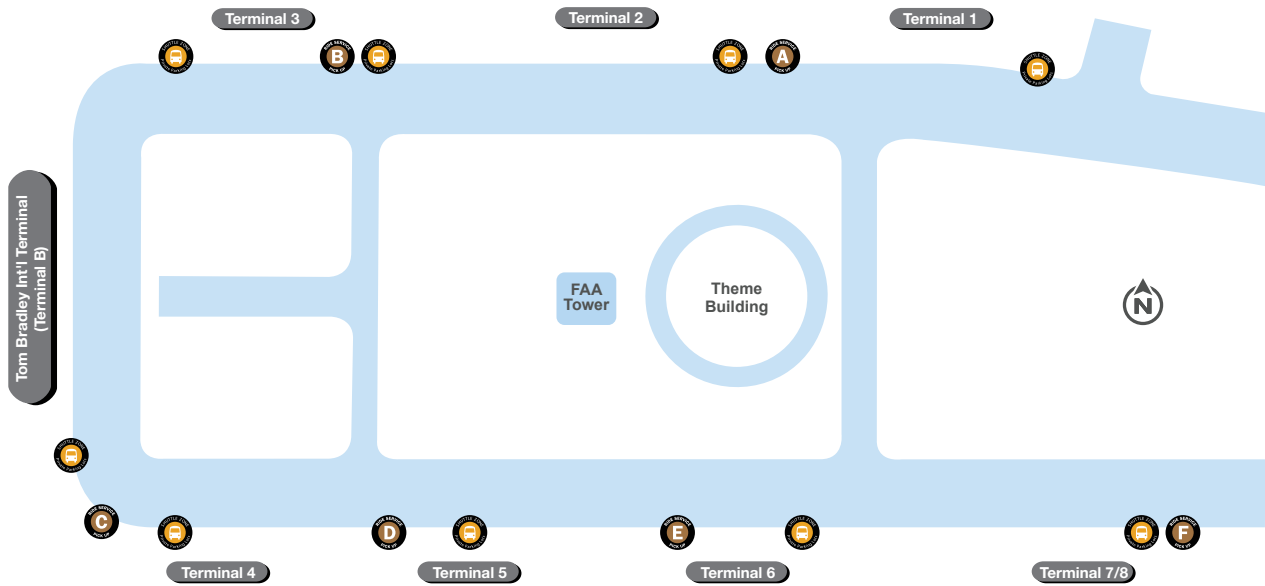

# LAX Ground Transportation Waiting Areas

## LEGEND

- LA ACCESS, PICK UP & DROP OFF, LAX LIFT-EQUIPPED VAN  
DARK BLUE
- SERVICE ANIMAL RELIEF STATION  
DARK BLUE
- FLYAWAY, SHUTTLES & CHARTER BUSES  
GREEN
- RENTAL CAR SHUTTLES  
PURPLE
- HOTEL SHUTTLES  
RED
- LAX SHUTTLE AIRLINE CONNECTION & METRO GREEN LINE STATION  
BLUE
- SHARED RIDE VANS  
ORANGE
- TAXIS  
YELLOW
- RIDE SERVICE PICK UP (UBER, LYFT)  
BROWN/BLACK
- PRIVATE PARKING SHUTTLES PICK UP & DROP OFF, LAX SHUTTLE TO LOT C, CELL PHONE WAITING LOT & LAX TRANSIT CENTER  
ORANGE/BLACK

## DEPARTURES LEVEL - UPPER ROADWAY

## ARRIVALS LEVEL - LOWER ROADWAY