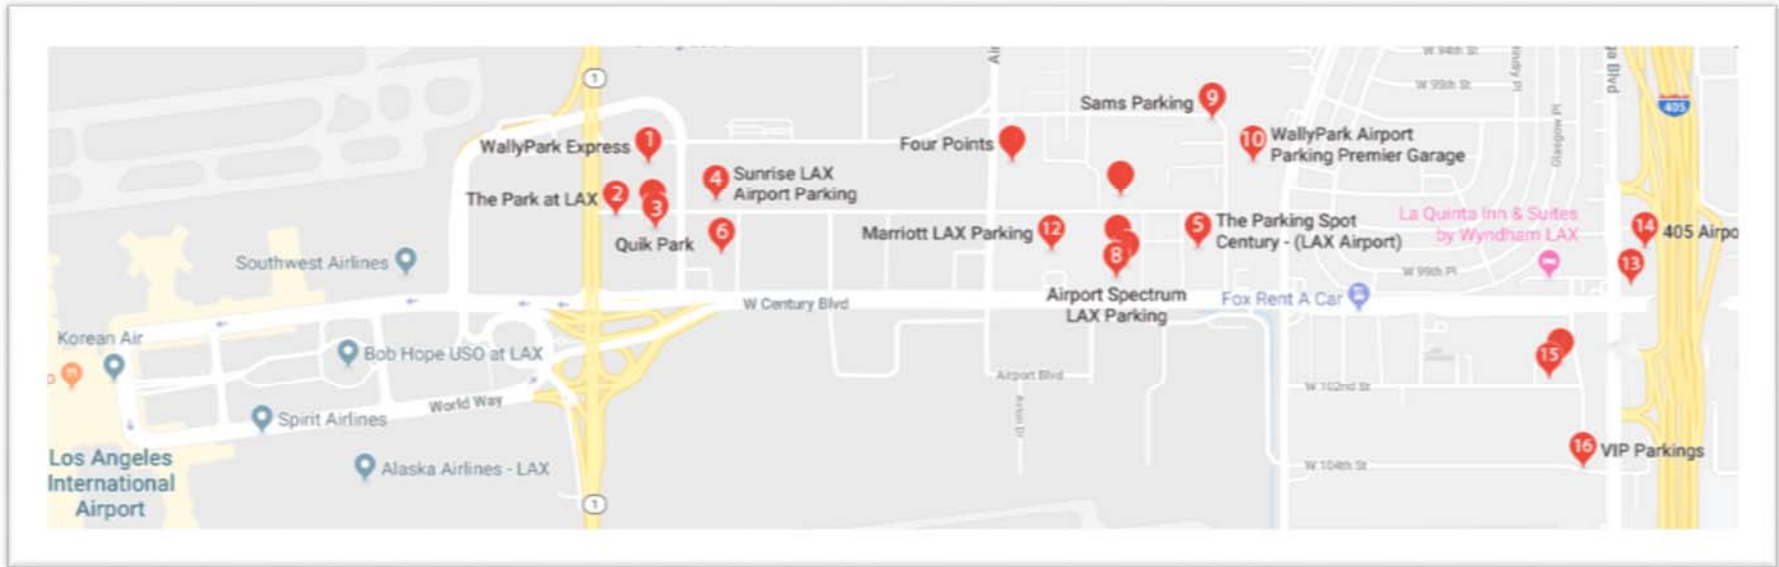

PRIVATE PARKING OPTIONS NEAR LAX

Hotel Shuttles

Private Parking Shuttles

- 105 Airport Parking
- 405 Airport Parking
- Airport Center Express
- Airport Spectrum
- Cost Less Parking
- Joe's Airport Parking
- Park 'N Fly @ Park One
- QuikPark LAX
- The Parking Space
- The Parking Spot — Century
- The Parking Spot — Sepulveda
- Sunrise LAX Parking
- Wally Park
- Wally Park Express

Private Parking and Hotel Shuttles are found on the UPPER/DEPARTURE level in the RED ZONE.

Look for the red signs to find your ride.