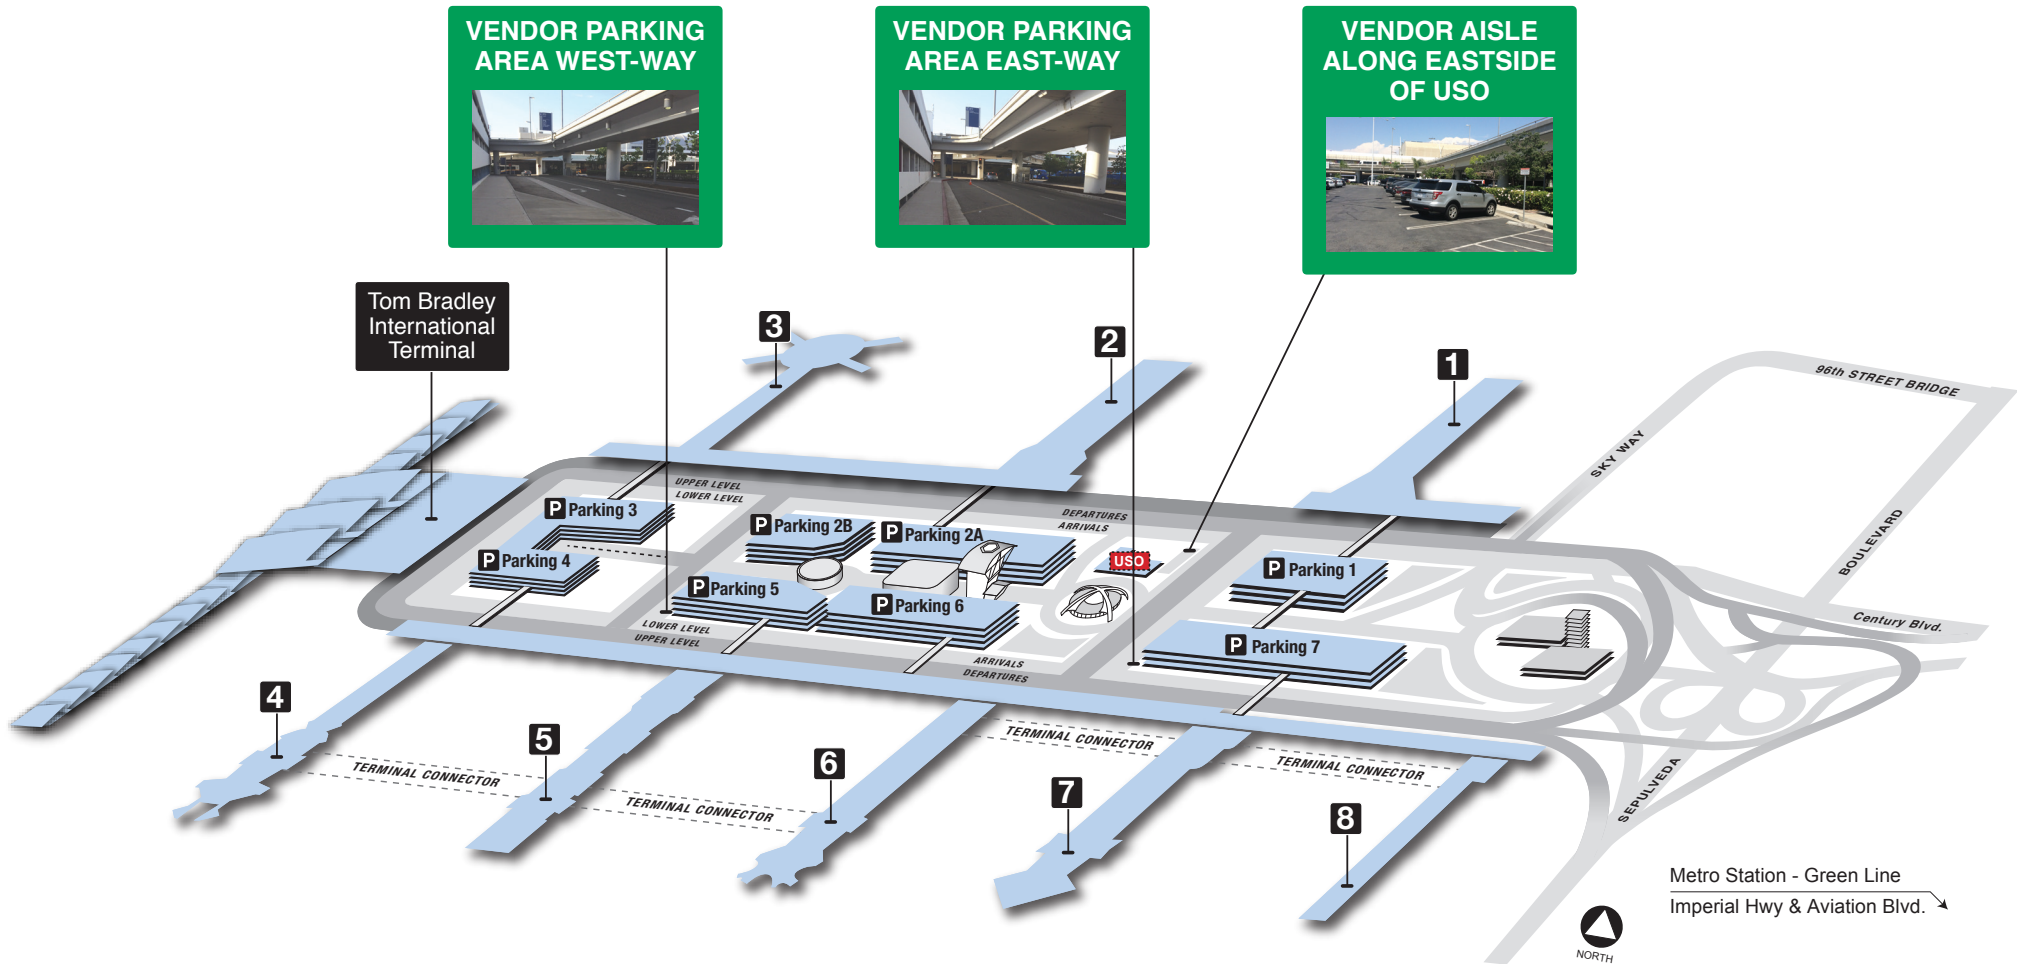

LAX Vendor Parking Areas

- WEST-WAY
- EAST-WAY
- USO LOT AISLE

TERMINAL TO TERMINAL

- Vendor Parking Area West-Way is located adjacent to P5 Garage and within walking distance to Terminals (T3, TBIT, and T4)
- Vendor Parking Area East-Way is located adjacent to P7 Garage and within walking distance to Terminals (T1, T2, T5, T6, and T7)
- Limited Vendor Delivery parking along the east fence of the USO parking lot will remain open until further notice.

AIRPORT INFORMATION

For updated LAX parking information:
Call (424) 646-7275 or visit
www.lawa.org/welcomeLAX/Parking.

PARKING

- DEPARTURES UPPER LEVEL
- ARRIVALS LOWER LEVEL
- PARKING STRUCTURES (Example: P-1)
- BOB HOPE HOLLYWOOD USO