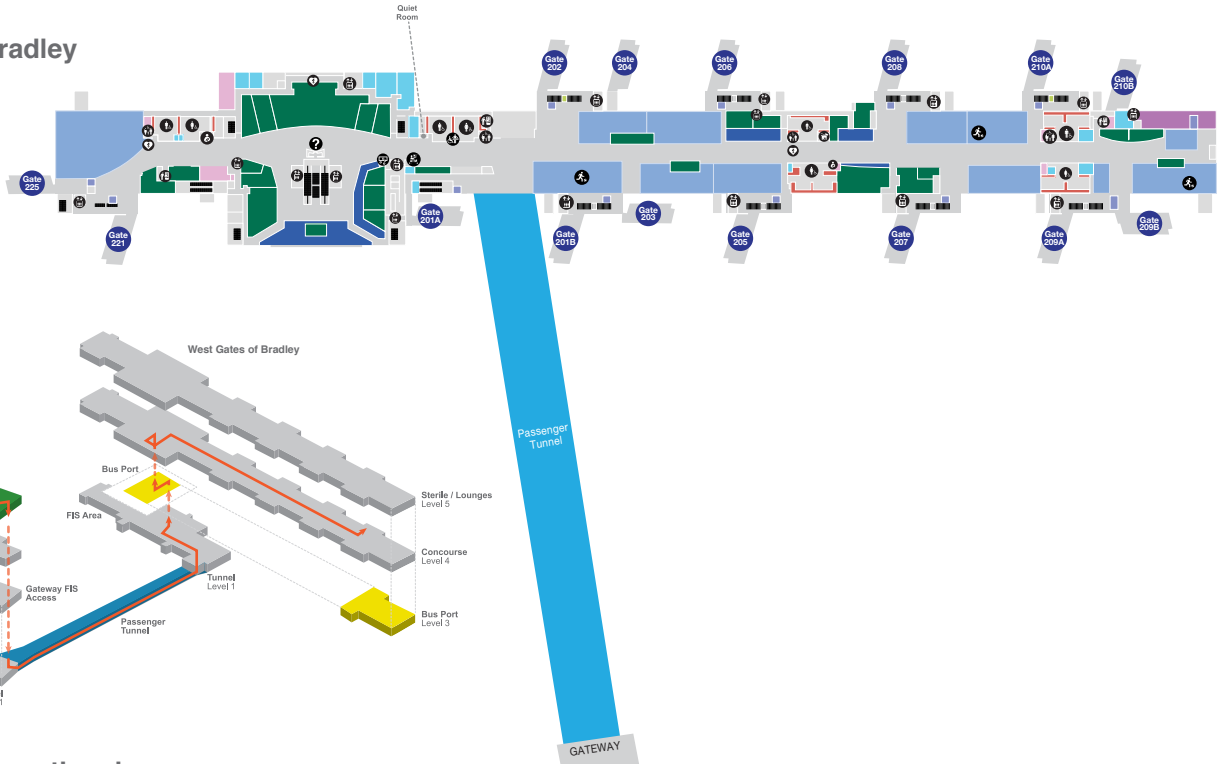

### West Gates of Bradley

### DEPARTURES LEVEL

FOOD AND BEVERAGE	
1 I Love LA	4 DFS Duty Free Kiosk
7 LAMILL Coffee	34 DFS Duty Free Fashion & Watches
8 James' Beach	35 Burberry
16 Chaya Brasserie	36 GUCCI
17 Pret A Manger	37 Hermes
18 Panda Express	38 DFS Duty Free Beauty & Spirits
19 Kentucky Fried Chicken	47 DFS Duty Free South Shop
20 800 Degrees Pizza	
21 Umami Burger	
22 Border Grill	
23 Petrossian Caviar & Champagne Bar	
26 Ink.Sack	
27 Vino Volo	
39 Starbucks	
41 Vanilla Bake Shop	
49 Starbucks Evenings	
50 Scoreboard LA	
51 P.F. Chang's	
	<b>SHOPPING</b>
	3 CNBC
	5 See's Candies
	11 (Under Construction)
	9 Los Angeles America!
	10 The Economist
	11 (Under Construction)
	12 Relay
	13 Tumi
	14 Porsche Design
	15 Hugo Boss
	24 iStore Boutique
	<b>SERVICES</b>
	45 XpresSpa
	• ATM
	• Complimentary Wi-Fi at LAX
	• Currency Exchange provided by ICE
	• Nursing Room
	<b>DUTY FREE</b>
	2 DFS Duty Free North Bus Gate
	25 Victoria's Secret
	28 Book Soup
	29 Michael Kors
	30 Emporio Armani
	31 Fred Segal
	32 Coach
	33 BVLGARI
	40 Hudson
	42 Bliss
	43 CNN Newstand
	44 The Playa Vista
	46 Hollywood Reporter
	48 Treat Me Sweet

### TICKETING LEVEL

FOOD AND BEVERAGE	
53 Coffee Bean & Tea Leaf	
54 Planet Hollywood	
55 Asian Street Eats	
56 Earl of Sandwich	
57 WPizza	
	<b>SHOPPING</b>
	52 Travel + Leisure
	58 Hudson
	<b>SERVICES</b>
	• ATM
	• Currency Exchange provided by ICE
	• Luggage Carts provided by Smart Carte
	• US Customs and Border Protection
	• Volunteer Information Professionals (VIP)

### ARRIVALS LEVEL

FOOD AND BEVERAGE	
• Cantina Laredo	
• Coffee Bean & Tea Leaf	
• PinkBerry	
	<b>SHOPPING</b>
	• See's Candies
	• USA Today Travel Zone
	• Virgin Mobile/Boost Mobile
	<b>SERVICES</b>
	• ATM
	• Currency Exchange provided by ICE
	• Interactive Visitors Centers
	• Luggage Carts provided by Smart Carte
	• Restroom - Family (North End)
	• Restroom - Family (Passport control of FIS area)
	• Volunteer Information Professionals (VIP)