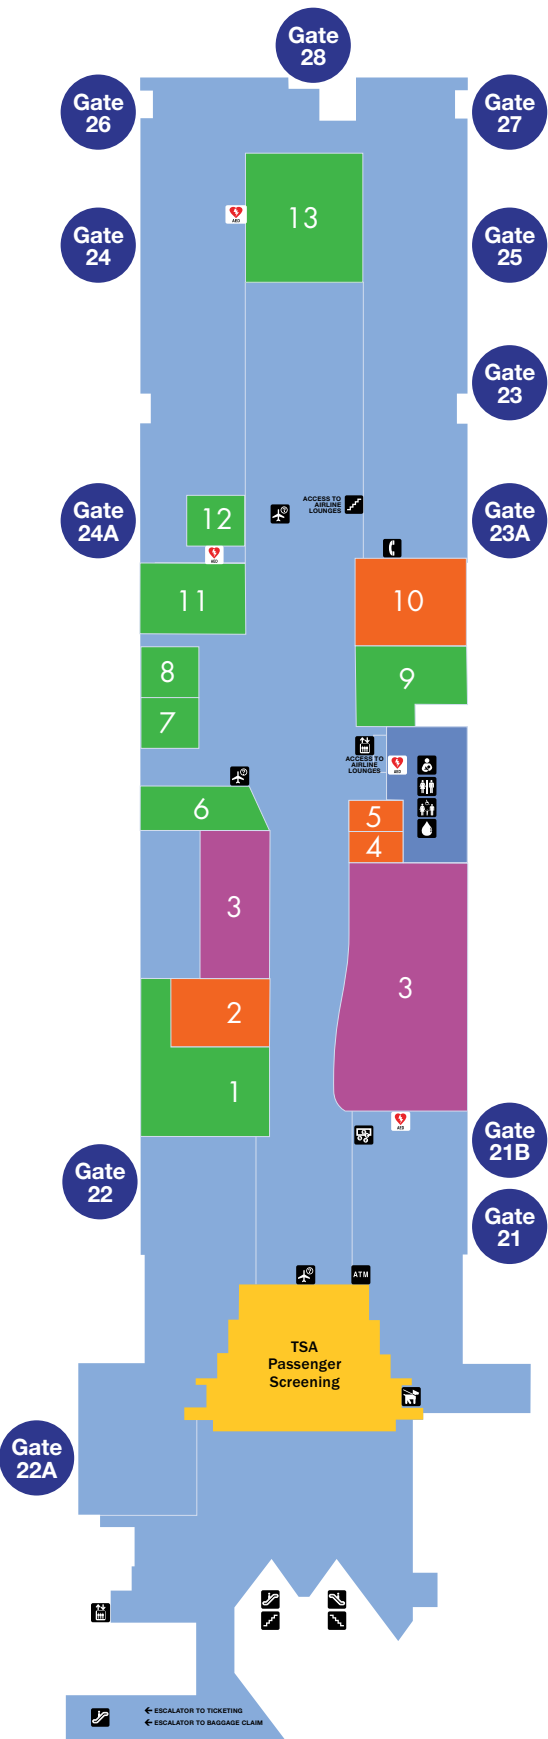

Terminal 2 (Gates 21 - 28)

Departures Level Directory

DEPARTURES LEVEL

FOOD AND BEVERAGE

- 1 Barney's Beanery
- 6 Pick Up Stix
- 7 Fresh Brothers (Pizza & Sandwiches)
- 8 BUILT (Custom Burgers)
- 9 Slapfish
- 11 Jersey Mike's
- 12 Starbucks
- 13 Sealegs

SHOPPING

- 2 CNBC Smartshop
- 3 DFS Duty Free
- 4 In Motion
- 5 Spanx
- 10 Univision

SERVICES

- Complimentary Wi-Fi at LAX
- Currency Exchange provided by ICE
- Nursing Room

GROUND TRANSPORTATION

- Ride App Pickup

ARRIVALS LEVEL

FOOD AND BEVERAGE

- Starbucks

SERVICES

- ATM
- Currency Exchange provided by ICE
- Interactive Visitors Centers
- Luggage Carts provided by Smart Carte
- Volunteer Information Professionals (VIP)

GROUND TRANSPORTATION

- Hotel Shuttles
Pick Up & Drop Off
- Shared Ride Vans
- Taxi
- FlyAway, Buses & Long Distance Vans
- LAX Shuttle Airline Connections & Metro Green Line Station
- Rental Car Shuttle
- Private Parking Shuttles
Pick Up & Drop Off
LAX Shuttle to Lot C
Cell Phone Waiting Lot & LAX Transit Center