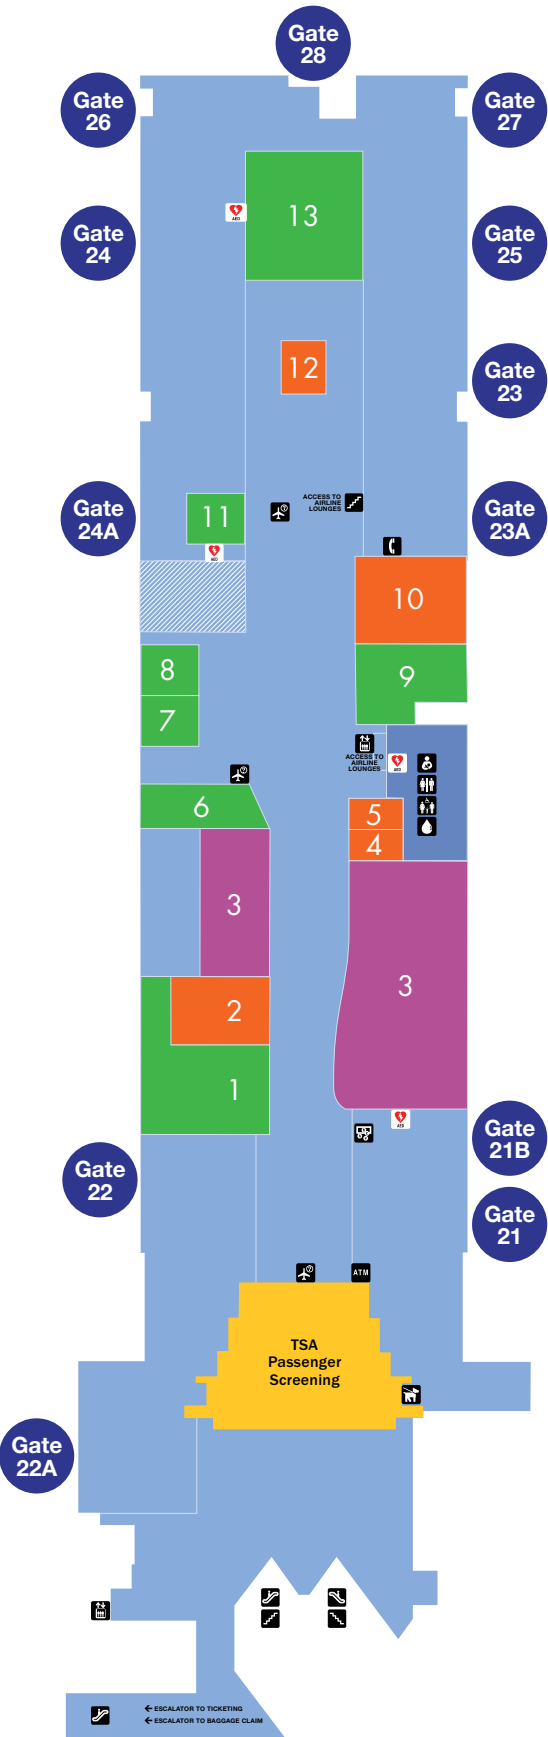

# Terminal 2 (Gates 21 - 28)

## Departures Level Directory

### DEPARTURES LEVEL

#### GROUND TRANSPORTATION

- Ride App Pickup
- Private Parking Shuttles Pick Up & Drop Off, LAX Shuttle to Lot C, Cell Phone Waiting Lot & LAX Transit Center