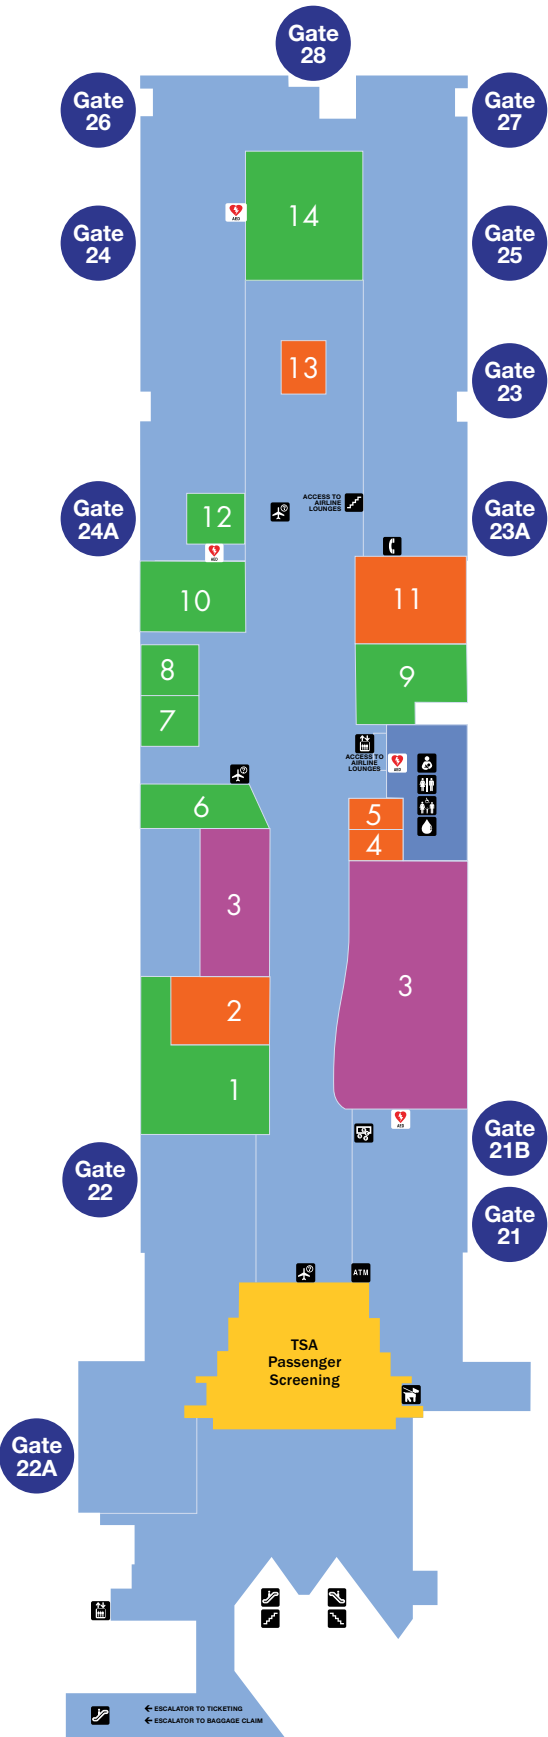

Terminal 2 (Gates 21 - 28)

Departures Level Directory

DEPARTURES LEVEL

FOOD AND BEVERAGE

- 1 Barney's Beanery
- 6 Pick Up Stix
- 7 Fresh Brothers (Pizza & Sandwiches)
- 8 BUILT (Custom Burgers)
- 9 Slapfish
- 10 Ciabatta Bar
- 12 Starbucks
- 14 Sealegs

SHOPPING

- 2 CNBC Smartshop
- 3 DFS Duty Free
- 4 In Motion
- 5 Spanx
- 11 Univision
- 13 CNBC Kiosk

SERVICES

- Complimentary Wi-Fi at LAX
- Currency Exchange provided by ICE
- Nursing Room

GROUND TRANSPORTATION

- Ride Service Pick Up
- Private Parking Shuttles Pick Up & Drop Off. LAX Shuttle to Lot C, Cell Phone Waiting Lot & LAX Transit Center

ARRIVALS LEVEL

FOOD AND BEVERAGE

- Starbucks

SERVICES

- ATM
- Currency Exchange provided by ICE
- Interactive Visitors Centers
- Luggage Carts provided by Smart Carte
- Volunteer Information Professionals (VIP)

GROUND TRANSPORTATION

- Hotel Shuttles Pick Up & Drop Off
- Shared Ride Vans
- Taxi
- FlyAway, Buses & Long Distance Vans
- LAX Shuttle Airline Connections & Metro Green Line Station
- Rental Car Shuttle