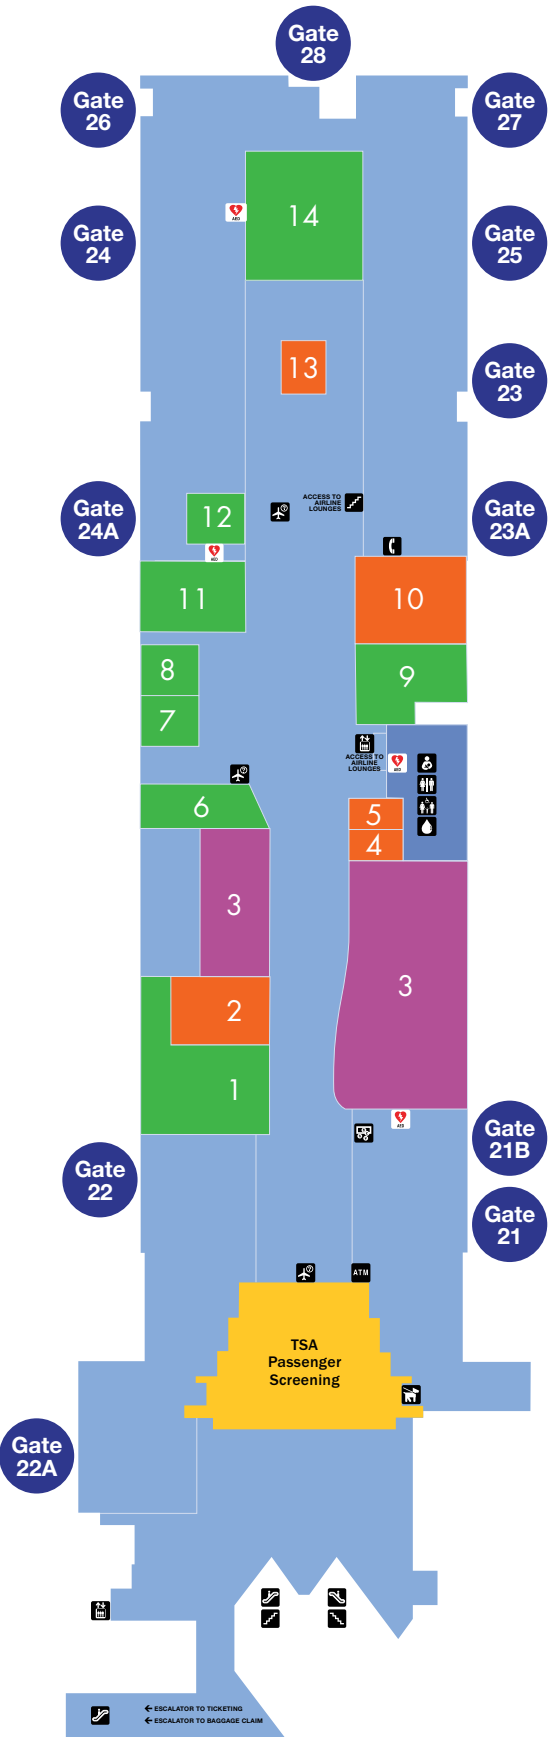

Terminal 2 (Gates 21 - 28)

Departures Level Directory

DEPARTURES LEVEL

FOOD AND BEVERAGE

- 1 Barney's Beanery
- 6 Pick Up Stix
- 7 Fresh Brothers (Pizza & Sandwiches)
- 8 BUILT (Custom Burgers)
- 9 Slapfish
- 11 Jersey Mike's
- 12 Starbucks
- 14 Sealegs

SHOPPING

- 2 CNBC Smartshop
- 3 DFS Duty Free
- 4 In Motion
- 5 Spanx
- 10 Univision
- 13 CNBC Kiosk

SERVICES

- Complimentary Wi-Fi at LAX
- Currency Exchange provided by ICE
- Nursing Room

GROUND TRANSPORTATION

- Ride App Pickup
- Private Parking Shuttles
Pick Up & Drop Off.
LAX Shuttle to Lot C,
Cell Phone Waiting Lot &
LAX Transit Center

ARRIVALS LEVEL

FOOD AND BEVERAGE

- Starbucks

SERVICES

- ATM
- Currency Exchange provided by ICE
- Interactive Visitors Centers
- Luggage Carts provided by Smart Carte
- Volunteer Information Professionals (VIP)

GROUND TRANSPORTATION

- Hotel Shuttles
Pick Up & Drop Off
- Shared Ride Vans
- Taxi
- FlyAway, Buses &
Long Distance Vans
- LAX Shuttle Airline Connections
& Metro Green Line Station
- Rental Car Shuttle