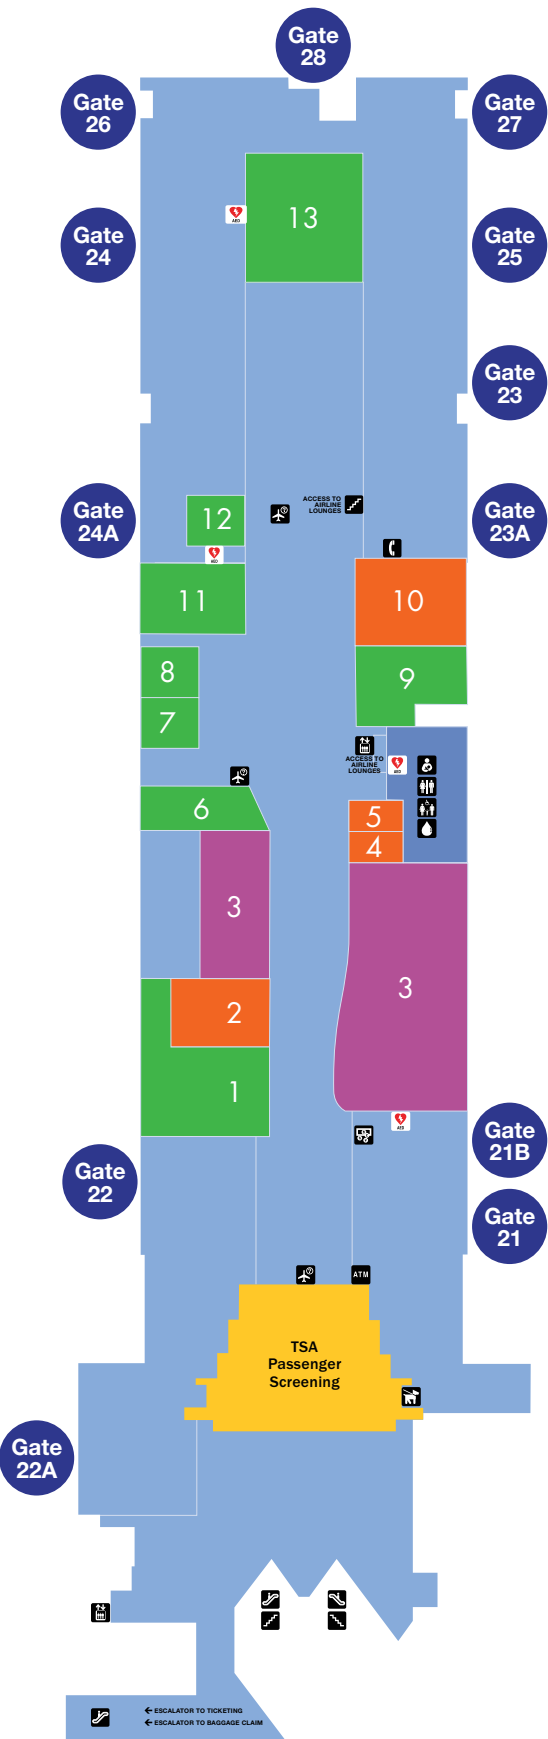

Terminal 2 (Gates 21 - 28)

Departures Level Directory

DEPARTURES LEVEL

FOOD AND BEVERAGE

- 1 Barney's Beanery
- 6 Pick Up Stix
- 7 Fresh Brothers (Pizza & Sandwiches)
- 8 BUILT (Custom Burgers)
- 9 Slapfish
- 11 Jersey Mike's
- 12 Starbucks
- 13 Sealegs

SHOPPING

- 2 CNBC Smartshop
- 3 DFS Duty Free
- 4 In Motion
- 5 Spanx
- 10 Univision

SERVICES

- Complimentary Wi-Fi at LAX
- Currency Exchange provided by ICE
- Nursing Room

GROUND TRANSPORTATION

- Ride App Pickup

ARRIVALS LEVEL

FOOD AND BEVERAGE

- Starbucks

SERVICES

- ATM
- Currency Exchange provided by ICE
- Interactive Visitors Centers
- Luggage Carts provided by Smart Carte
- Volunteer Information Professionals (VIP)

GROUND TRANSPORTATION

- Hotel Shuttles
Pick Up & Drop Off
- Shared Ride Vans
- Taxi
- FlyAway, Buses & Long Distance Vans
- LAX Shuttle Airline Connections & Metro Green Line Station
- Rental Car Shuttle
- Private Parking Shuttles
Pick Up & Drop Off
LAX Shuttle to Lot E
Cell Phone Waiting Lot & LAX Transit Center