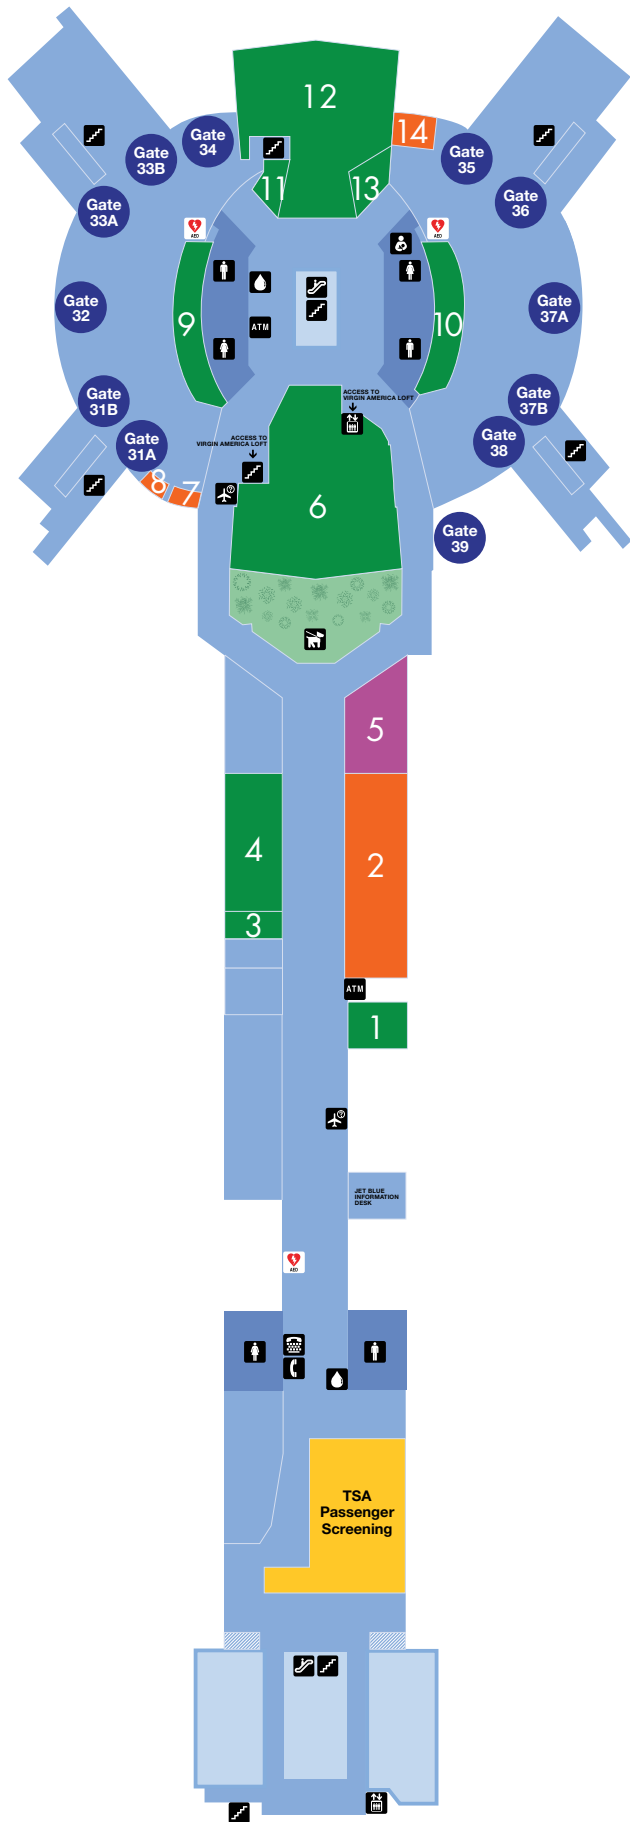

Terminal 3 (Gates 31 - 39) Departures Level Directory

DEPARTURES LEVEL

FOOD AND BEVERAGE

- 1 neker
- 3 Angel City Brewery
- 4 Peet's Coffee
- 6 **Terrace Dining:**
Ashland Hill (and Bar)
Panda Express
Earthbar
Deli & Co
- 9 LA Familia
- 10 The Parlor
- 11 LA Life
- 12 Shake Shack
- 13 Starbucks

- Ride Service Pick Up
- Private Parking Shuttles
Pick Up & Drop Off.
LAX Shuttle to Lot C,
Cell Phone Waiting Lot &
LAX Transit Center

ARRIVALS LEVEL

SERVICES

- ATM
- Interactive Visitors Centers
- Luggage Carts provided by Smart Carte
- Volunteer Information Professionals (VIP)

GROUND TRANSPORTATION

- Hotel Shuttles
Pick Up & Drop Off
- Shared Ride Vans
- Taxi
- FlyAway, Buses &
Long Distance Vans
- LAX Shuttle Airline Connections
& Metro Green Line Station
- Rental Car Shuttle

LEGEND

- | | | |
|-------------------|------------------------------------|-------------------------------------|
| ATM | Elevator | Restroom - Women |
| Automated Retail | Escalator | Service Animal /
Pet Relief Area |
| Baggage | FIDS
Flight Info Display Screen | Stairs |
| Car Rental | Information | TDD Pay Phones |
| Currency Exchange | Nursing Room | Ticketing |
| Defibrillator | Pay Phones | Water Vending |
| Departure | Restroom - Men | |