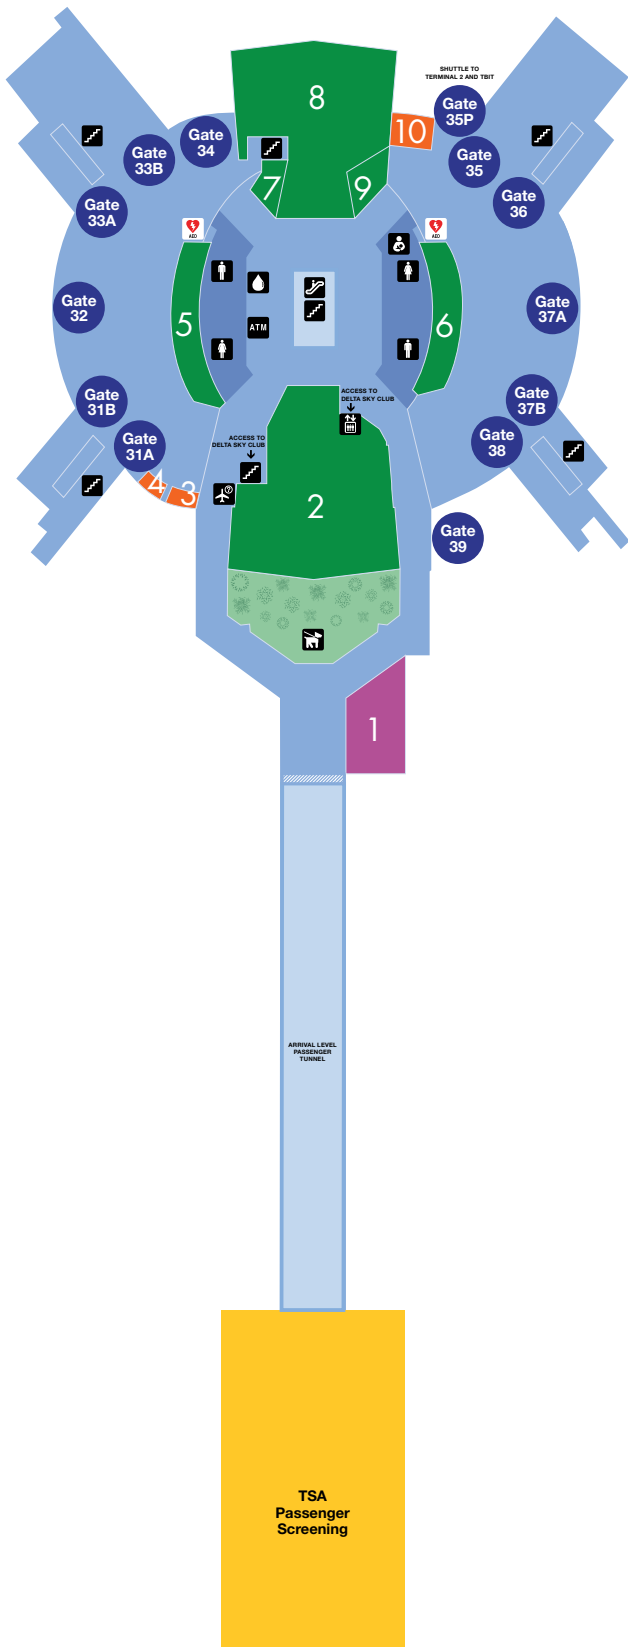

Terminal 3 (Gates 31 - 39) Departures Level Directory

DEPARTURES LEVEL

FOOD AND BEVERAGE

- 2 Terrace Dinning:**
 - Ashland Hill (and Bar)
 - Panda Express
 - Earthbar
 - Deli & Co
- 5 LA Familia
- 6 The Parlor
- 7 LA Life
- 8 Shake Shack
- 9 Starbucks

SHOPPING

- 1 DFS Duty Free
- 3 Soundstage Market by Hudson
- 4 Moshi
- 10 Hudson LAXpress

SERVICES

- Complimentary Wi-Fi at LAX
- Nursing Room

GROUND TRANSPORTATION

- Ride App Pickup

ARRIVALS LEVEL

SERVICES

- ATM
- Interactive Visitors Centers
- Luggage Carts provided by Smart Carte
- Volunteer Information Professionals (VIP)

GROUND TRANSPORTATION

- Hotel Shuttles
Pick Up & Drop Off
- Shared Ride Vans
- Taxi
- FlyAway, Buses & Long Distance Vans
- LAX Shuttle Airline Connections & Metro Green Line Station
- Rental Car Shuttle
- Private Parking Shuttles
Pick Up & Drop Off
LAX Shuttle to Lot C
Cell Phone Waiting Lot & LAX Transit Center

LEGEND

- | | | |
|-------------------|---------------------------------|----------------------------------|
| ATM | Elevator | Restroom - Women |
| Automated Retail | Escalator | Service Animal / Pet Relief Area |
| Baggage | FIDS Flight Info Display Screen | Stairs |
| Car Rental | Information | TDD Pay Phones |
| Currency Exchange | Nursing Room | Ticketing |
| Defibrillator | Pay Phones | Water Vending |
| Departure | Restroom - Men | |