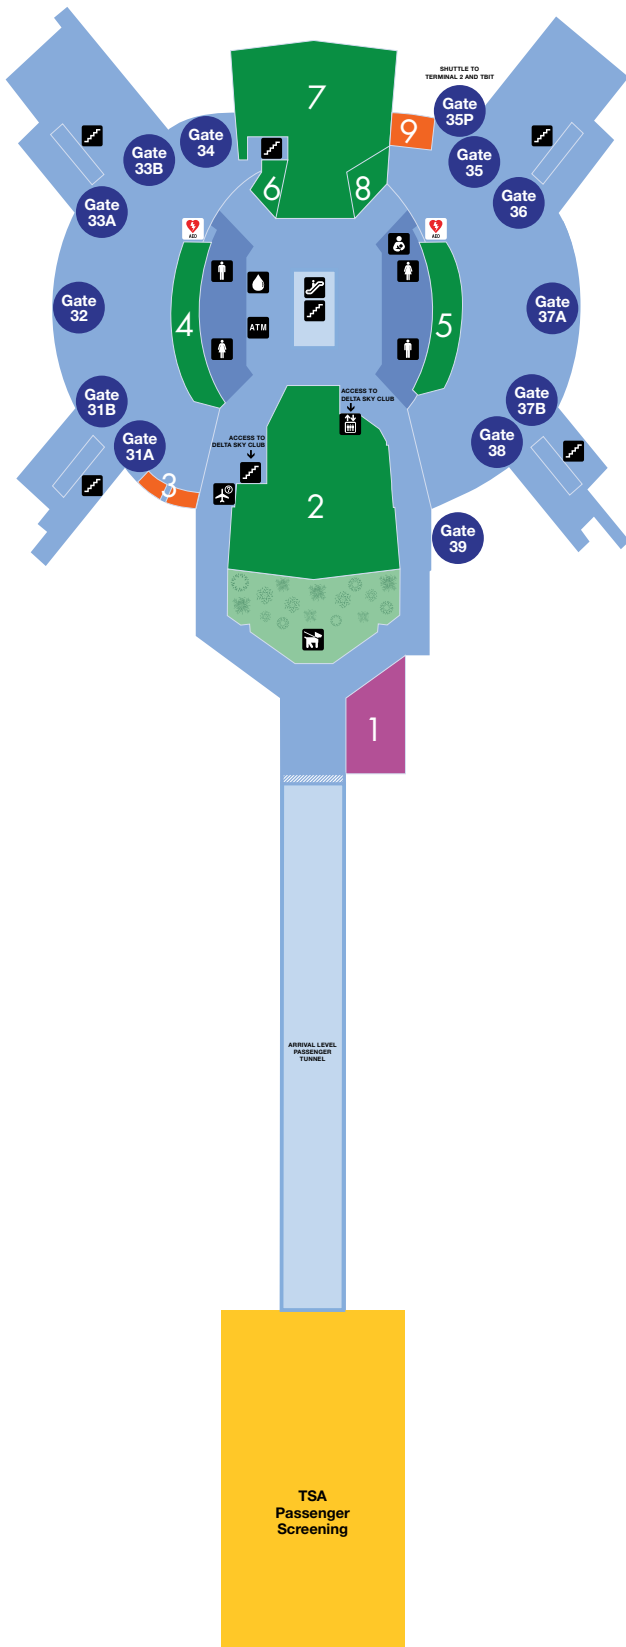

Terminal 3 (Gates 31 - 39) Departures Level Directory

DEPARTURES LEVEL

FOOD AND BEVERAGE

- 2 Terrace Dinning:**
 - Ashland Hill (and Bar)
 - Panda Express
 - Earthbar
 - Deli & Co
- 4 LA Familia
- 5 The Parlor
- 6 LA Life
- 7 Shake Shack
- 8 Starbucks

SHOPPING

- 1 DFS Duty Free
- 3 Soundstage Market by Hudson
- 9 Hudson LAXpress

SERVICES

- Complimentary Wi-Fi at LAX
- Nursing Room

GROUND TRANSPORTATION

- Ride App Pickup

ARRIVALS LEVEL

SERVICES

- ATM
- Interactive Visitors Centers
- Luggage Carts provided by Smart Carte
- Volunteer Information Professionals (VIP)

GROUND TRANSPORTATION

- Hotel Shuttles
Pick Up & Drop Off
- Shared Ride Vans
- Taxi
- FlyAway, Buses & Long Distance Vans
- LAX Shuttle Airline Connections & Metro Green Line Station
- Rental Car Shuttle
- Private Parking Shuttles
Pick Up & Drop Off
LAX Shuttle to Lot E
Cell Phone Waiting Lot & LAX Transit Center

LEGEND

- | | | |
|-------------------|---------------------------------|----------------------------------|
| ATM | Elevator | Restroom - Women |
| Automated Retail | Escalator | Service Animal / Pet Relief Area |
| Baggage | FIDS Flight Info Display Screen | Stairs |
| Car Rental | Information | TDD Pay Phones |
| Currency Exchange | Nursing Room | Ticketing |
| Defibrillator | Pay Phones | Water Vending |
| Departure | Restroom - Men | |