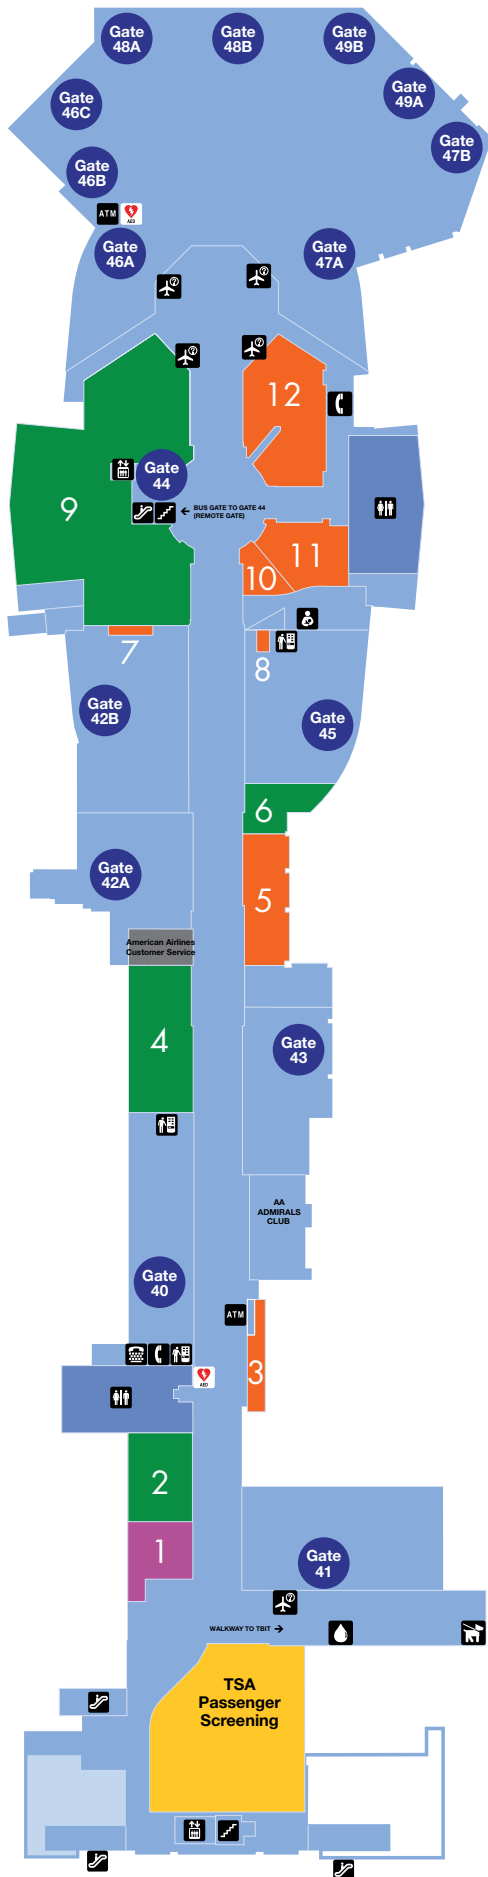

# Terminal 4 (Gates 40 - 49)

## Departures Level Directory

#### FOOD AND BEVERAGE

- 2 Homeboy Café
- 4 Sammy's Woodfired Pizza
- 6 Dunkin Donuts
- 9 **Food Court:**
  - Cole's
  - La Provence Patisserie
  - Campanile
  - Real Food Daily
  - 8oz. Burger Bar
  - Food & Bounty

#### GROUND TRANSPORTATION

- Ride Service Pick Up
- Private Parking Shuttles Pick Up & Drop Off. LAX Shuttle to Lot C, Cell Phone Waiting Lot & LAX Transit Center