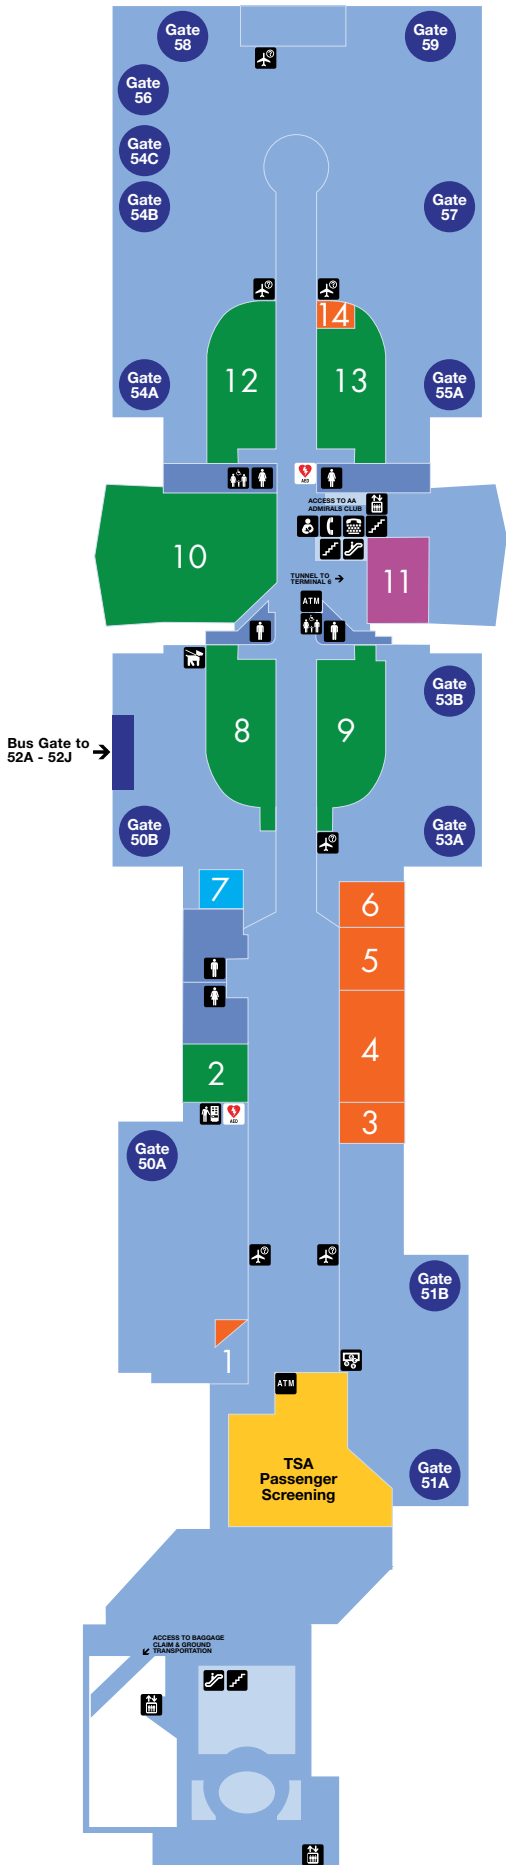

Terminal 5 (Gates 50 - 59) Departures Level Directory

DEPARTURES LEVEL

FOOD AND BEVERAGE

- 2 Coffee Bean & Tea Leaf
- 8 Lemonade
- 9 Rock & Brews
- 10 **Food Court:**
 - Coffee Bar
 - Farmers Market To Go
 - Loteria!
 - Monsieur Marcel Gourmet Market
- 12 Skewers by Morimoto
- 13 Ford's Filling Station

SHOPPING

- 1 See's Candies
- 3 Magic Johnson Sports
- 4 I Love L.A.
- 5 The Mattel Experience
- 6 Rip Curl
- 11 DFS Duty Free
- 14 L.A. Times Newsstand

SERVICES

- 7 XpresSpa
- Complimentary Wi-Fi at LAX
- Currency Exchange provided by ICE
- Nursing Room
- Restroom - Family (East End)

GROUND TRANSPORTATION

- Ride App Pickup

ARRIVALS LEVEL

FOOD AND BEVERAGE

- Coffee Bean and Tea Leaf

SHOPPING

- Hollywood Reporter

SERVICES

- ATM
- Interactive Visitors Centers
- Luggage Carts provided by Smart Carte
- Restroom - Family (East End)
- Volunteer Information Professionals (VIP)

GROUND TRANSPORTATION

- Hotel Shuttles
Pick Up & Drop Off
- Shared Ride Vans
- Taxi
- FlyAway, Buses & Long Distance Vans
- LAX Shuttle Airline Connections & Metro Green Line Station
- Rental Car Shuttle
- Private Parking Shuttles
Pick Up & Drop Off
LAX Shuttle to Lot E
Cell Phone Waiting Lot & LAX Transit Center