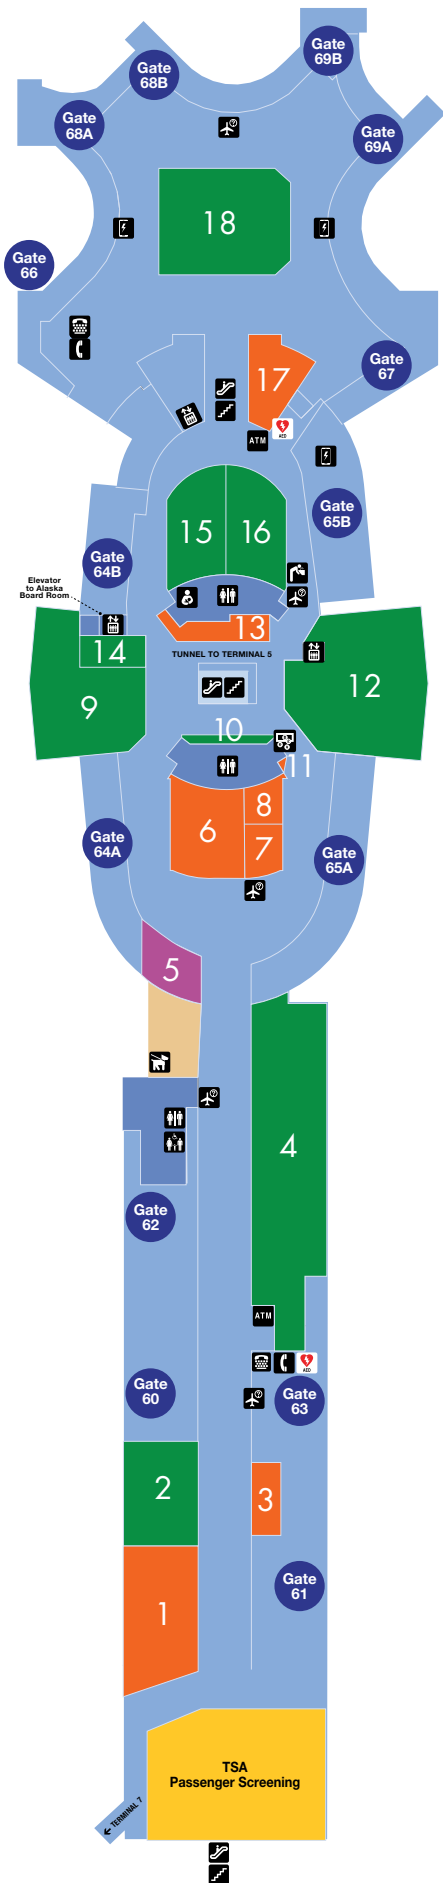

Terminal 6 (Gates 60 - 69)

Departures Level Directory

DEPARTURES LEVEL

FOOD AND BEVERAGE

- 2 Starbucks Evenings
- 4 The Marketplace by Wolfgang Puck
- 9 Osteria by Fabio Viviani
- 10 Earthbar
- 12 Point The Way Cafe
- 14 Peet's Coffee
- 15 The Habit Burger Grill
- 16 Wahoo's Fish Taco
- 18 Blu2o

SHOPPING

- 1 Sunset News
- 3 See's Candies
- 5 DFS Duty Free
- 6 Market 8600
- 7 MAC
- 8 Tumi
- 11 Belkin
- 13 M.Fredric
- 17 Los Angeles Magazine News

SERVICES

- Complimentary Wi-Fi at LAX
- Currency Exchange provided by ICE
- Nursing Room

GROUND TRANSPORTATION

- Ride Service Pick Up
- Private Parking Shuttles
Pick Up & Drop Off.
LAX Shuttle to Lot C,
Cell Phone Waiting Lot &
LAX Transit Center

ARRIVALS LEVEL

FOOD AND BEVERAGE

- Starbucks

SHOPPING

- Access Hollywood

SERVICES

- ATM
- Currency Exchange provided by ICE
- Interactive Visitors Centers
- Luggage Carts provided by Smart Carte
- Volunteer Information Professionals (VIP)

GROUND TRANSPORTATION