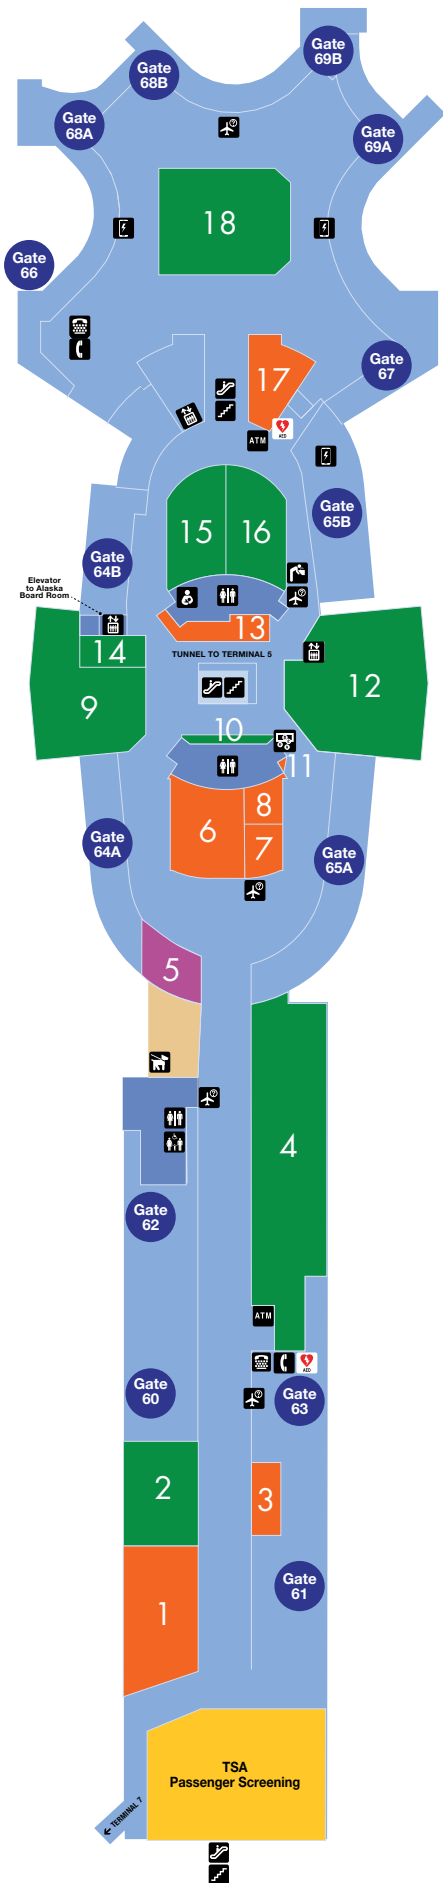

Terminal 6 (Gates 60 - 69)

Departures Level Directory

DEPARTURES LEVEL

FOOD AND BEVERAGE

- 2 Starbucks Evenings
- 4 The Marketplace by Wolfgang Puck
- 9 Osteria by Fabio Viviani
- 10 Earthbar
- 12 Point The Way Cafe
- 14 Peet's Coffee
- 15 The Habit Burger Grill
- 16 Wahoo's Fish Taco
- 18 Blu2o

SHOPPING

- 1 Sunset News
- 3 See's Candies
- 5 DFS Duty Free
- 6 Market 8600
- 7 MAC
- 8 Tumi
- 11 Belkin
- 13 M.Fredric
- 17 Los Angeles Magazine News

SERVICES

- Complimentary Wi-Fi at LAX
- Currency Exchange provided by ICE
- Nursing Room

GROUND TRANSPORTATION

- Ride Service Pick Up
- Private Parking Shuttles Pick Up & Drop Off. LAX Shuttle to Lot C, Cell Phone Waiting Lot & LAX Transit Center

ARRIVALS LEVEL

FOOD AND BEVERAGE

- Starbucks

SHOPPING

- Access Hollywood

SERVICES

- ATM
- Currency Exchange provided by ICE
- Interactive Visitors Centers
- Luggage Carts provided by Smart Carte
- Volunteer Information Professionals (VIP)

GROUND TRANSPORTATION