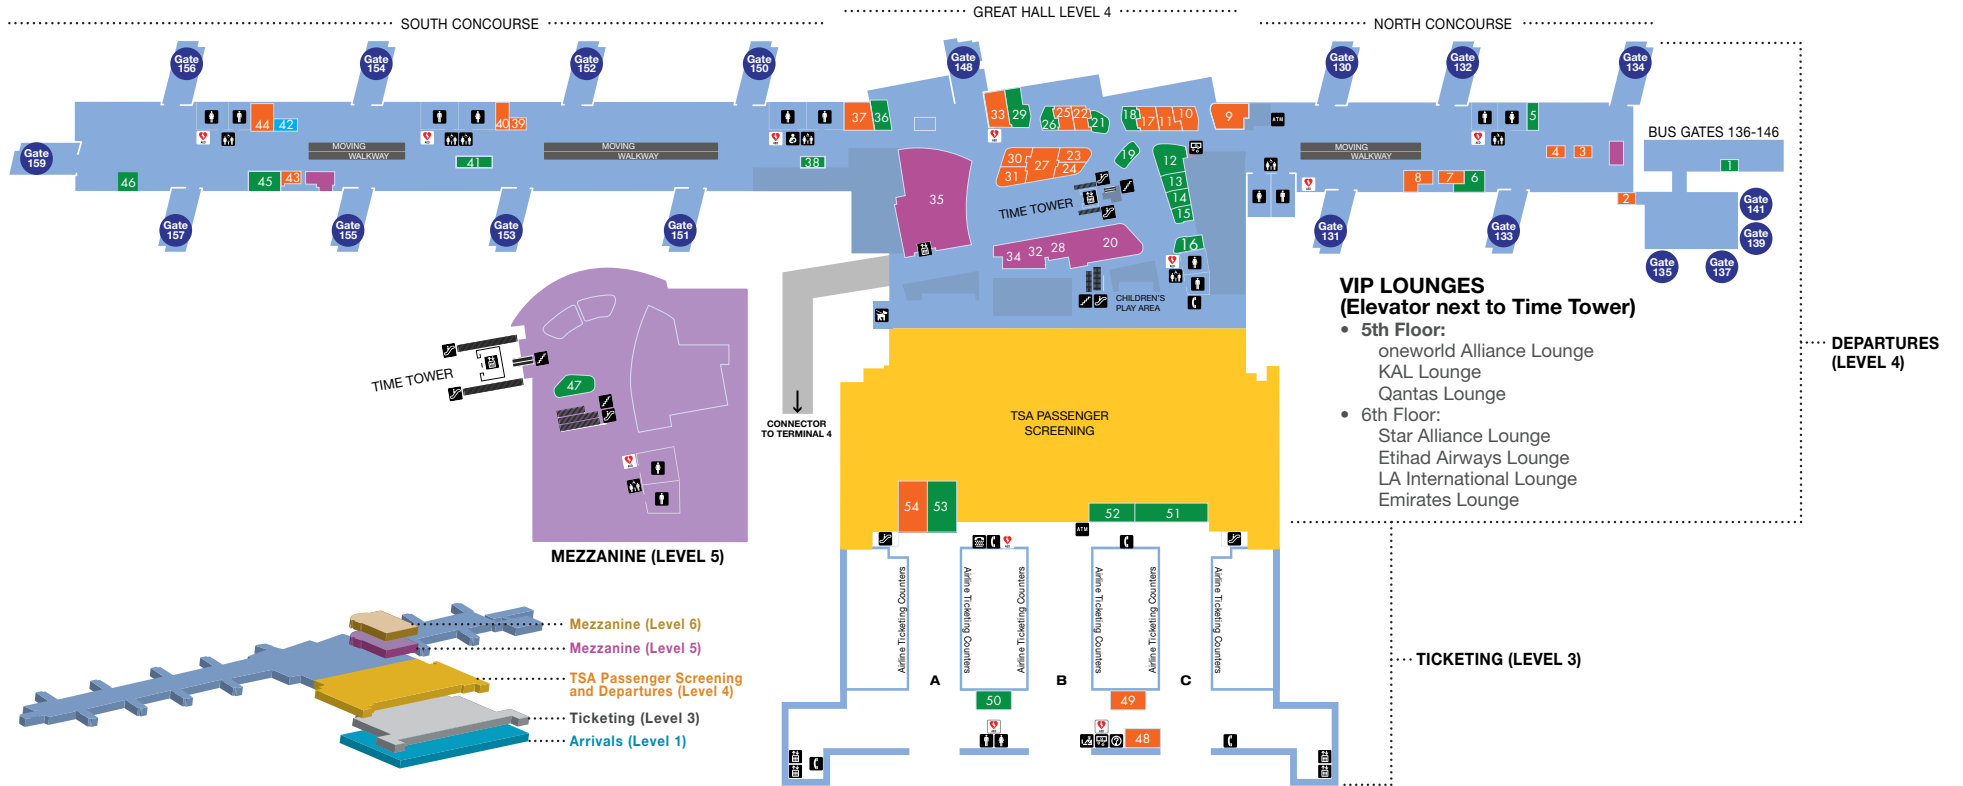

Tom Bradley International Terminal (Gates 101 - 159)

Ticketing and Departures Level

DEPARTURES LEVEL

- | | | |
|--------------------------------------|------------------------|---|
| FOOD AND BEVERAGE | DUTY FREE | 24 Emporio Armani |
| 1 I Love LA | 20 DFS Duty Free | 25 Victoria's Secret |
| 5 LAMILL Coffee | Fashion & Watches | 27 Fred Segal |
| 6 James' Beach | 28 GUCCI | 30 Coach |
| 12 Larder At Tavern | 32 Burberry | 31 BVLGARI |
| 13 Panda Express | 34 Hermes | 33 Book Soup |
| 14 Kentucky Fried Chicken | 35 DFS Duty Free | 37 Hudson |
| 15 800 Degrees Pizza | Beauty & Spirits | 41 Bliss |
| 16 Umami Burger | | 40 CNN Newstand |
| 18 Chaya Brasserie | SHOPPING | 43 Treat Me Sweet |
| 19 Border Grill | 2 CNBC | 44 Hollywood Reporter |
| 21 Petrossian Caviar & Champagne Bar | 3 See's Candies | |
| 26 Ink.Sack | 4 Bead Factory | SERVICES |
| 29 Vino Volo | 7 Los Angeles America! | 42 XpresSpa |
| 36 Starbucks | 8 The Economist | • ATM |
| 38 Vanilla Bake Shop | 9 Relay | • Complimentary Wi-Fi at LAX |
| 41 Pinkberry | 10 Tumi | • Currency Exchange provided by ICE |
| 45 Starbucks Evenings | 11 Porsche Design | • US Customs and Border Protection |
| 46 Scoreboard LA | 17 Hugo Boss | • Volunteer Information Professionals (VIP) |
| 47 P.F. Chang's | 22 iStore Boutique | |
| | 23 Michael Kors | |

TICKETING LEVEL

- | |
|---|
| FOOD AND BEVERAGE |
| 50 Coffee Bean & Tea Leaf |
| 51 Planet Hollywood |
| 52 Earl of Sandwich |
| 53 WPizza |
| SHOPPING |
| 48 Angeleno |
| 49 Travel + Leisure |
| 54 Hudson |
| SERVICES |
| • ATM |
| • Currency Exchange provided by ICE |
| • Luggage Carts provided by Smart Carte |
| • US Customs and Border Protection |
| • Volunteer Information Professionals (VIP) |