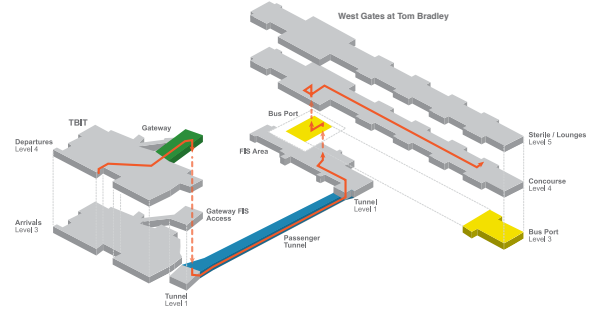

West Gates at Tom Bradley

CONCOURSE LEVEL

FOOD AND BEVERAGE

- 62 NAVARRE
- 72 Playa Cafe
- 73 Chicken Guy
- 74 Burger King
- 75 Santouka Ramen

SHOPPING

- 59 Pier Provisions
- 60 America!
- 61 LA Confidential
- 63 New Beauty
- 64 Pop Sox
- 65 Wilshire & Fairfax
- 66 Lego
- 67 Inmotion
- 68 ALSAINTS
- 69 Jocale
- 70 TMZ
- 71 See's Candy

SERVICES

- 45 Be Relax
- Currency Exchange provided by ICE
- Interactive Visitors Centers
- Luggage Carts provided by Smart Carte
- Restroom - Family (North End)
- Restroom - Family (Passport control of FIS area)
- Volunteer Information Professionals (VIP)

Tom Bradley International

DEPARTURES LEVEL

FOOD AND BEVERAGE

- 7 LAMILL Coffee
- 8 Santa Monica Brewing Co.
- 16 Chaya Brasserie
- 17 Pret A Manger
- 18 Panda Express
- 19 Kentucky Fried Chicken
- 20 800 Degrees Pizza
- 21 Umami Burger
- 22 Border Grill
- 23 Beecher's Homemade Cheese
- 26 Ink.Sack
- 27 Vino Volo
- 39 Starbucks
- 41 Vanilla Bake Shop
- 49 Starbucks Evenings
- 51 PF Chang's

TICKETING LEVEL

FOOD AND BEVERAGE

- 53 Coffee Bean & Tea Leaf
- 54 Planet Hollywood
- 55 Asian Street Eats
- 56 Earl of Sandwich
- 57 WPizza

SHOPPING

- 52 Travel Market
- 58 Hudson

SERVICES

- ATM
- Currency Exchange provided by ICE
- Luggage Carts provided by Smart Carte
- US Customs and Border Protection
- Volunteer Information Professionals (VIP)