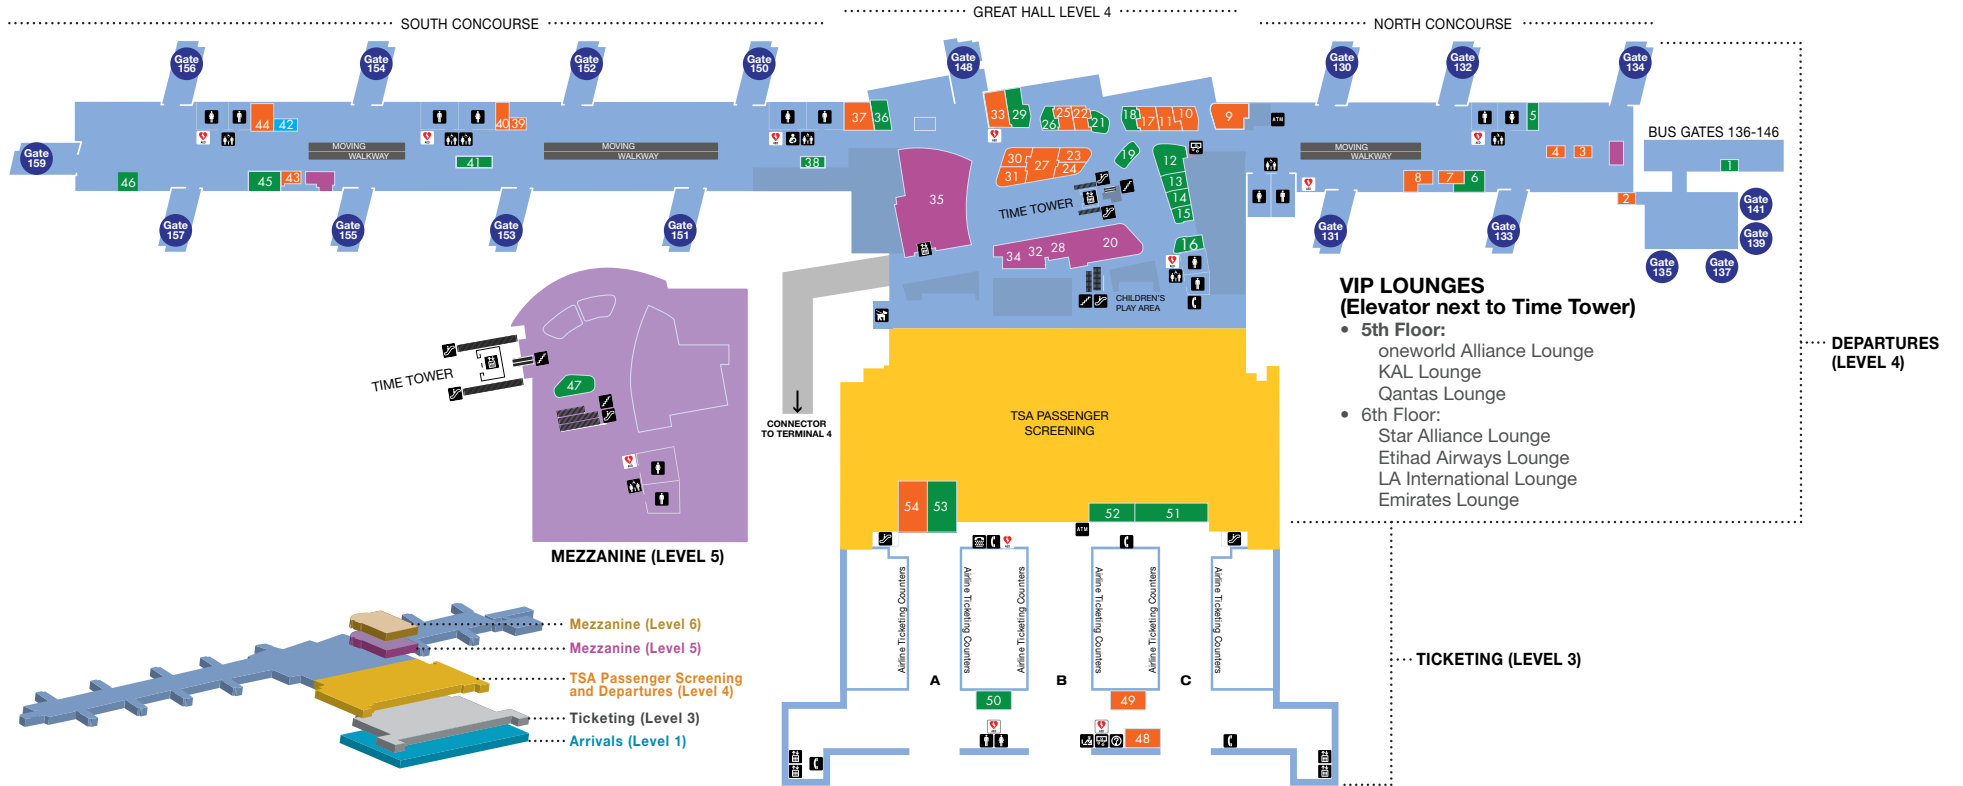

Tom Bradley International Terminal (Gates 101 - 159)

Ticketing and Departures Level

DEPARTURES LEVEL

FOOD AND BEVERAGE

- 1 I Love LA
- 5 LAMILL Coffee
- 6 James' Beach
- 12 Larder At Tavern
- 13 Panda Express
- 14 Kentucky Fried Chicken
- 15 800 Degrees Pizza
- 16 Umami Burger
- 18 Chaya Brasserie
- 19 Border Grill
- 21 Petrossian Caviar & Champagne Bar
- 26 Ink.Sack
- 29 Vino Volo
- 36 Starbucks
- 38 Vanilla Bake Shop
- 41 Pinkberry
- 45 Starbucks Evenings
- 46 Scoreboard LA
- 47 P.F. Chang's

TICKETING LEVEL

FOOD AND BEVERAGE

- 50 Coffee Bean & Tea Leaf
- 51 Planet Hollywood
- 52 Earl of Sandwich
- 53 WPizza

SHOPPING

- 48 Angeleno
- 49 Travel + Leisure
- 54 Hudson

SERVICES

- ATM
- Currency Exchange provided by ICE
- Luggage Carts provided by Smart Carte
- US Customs and Border Protection
- Volunteer Information Professionals (VIP)

ARRIVALS LEVEL

FOOD AND BEVERAGE

- Cantina Laredo
- Coffee Bean & Tea Leaf
- PinkBerry
- 7-Eleven

SHOPPING

- See's Candies
- USA Today Travel Zone
- Virgin Mobile/Boost Mobile

SERVICES

- ATM
- Currency Exchange provided by ICE
- Interactive Visitors Centers
- Luggage Carts provided by Smart Carte
- Restroom - Family (North End)
- Restroom - Family (Passport control of FIS area)
- Volunteer Information Professionals (VIP)

LEGEND

- ATM
- Automated Retail
- Baggage
- Car Rental
- Currency Exchange
- Defibrillator
- Departure
- Elevator
- Escalator
- Information
- Nursing Room
- Pay Phones
- Service Animal / Pet Relief Area
- Restroom All Gender
- Restroom - Men
- Restroom - Women
- Stairs
- TDD Pay Phones
- Ticketing
- US Customs and Boarder Protection
- Water Vending