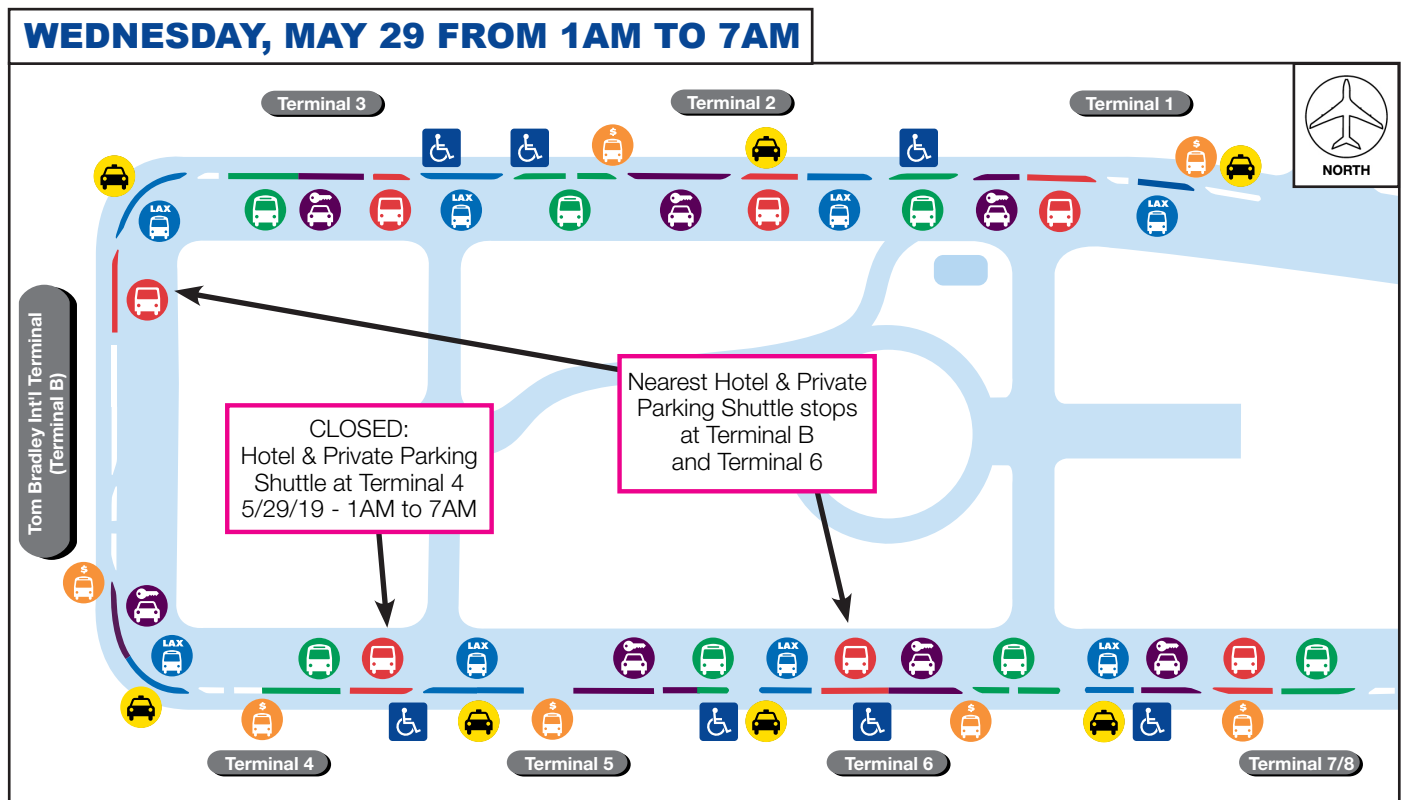

# TEMPORARY SHUTTLE STOP CLOSURE

## Terminal 4: Hotel & Private Parking Shuttle

Wednesday, May 29 from 1AM to 7AM

### ACTIVITY:

- On Wednesday, May 29 from 1AM to 7AM, the Hotel & Private Parking Shuttle Stop at Terminal 4 will be temporarily closed for survey work related to the Automated People Mover project
- Hotel & Private Parking Shuttle passengers may utilize the nearby stops at Terminal B and / or Terminal 6
- Shuttle Stop signage will be updated to reflect this temporary closure; detour signage will be in place to direct guests to the next available stop

RENTAL CAR SHUTTLES

FLYAWAY, SHUTTLES & CHARTER BUSES

LOT C SHUTTLE, LAX SHUTTLE AIRLINE CONNECTION & METRO GREEN LINE STATION

HOTEL SHUTTLES & PRIVATE PARKING SHUTTLES

SHARED RIDE VANS

TAXI ZONE

LAX  
Los Angeles World Airports